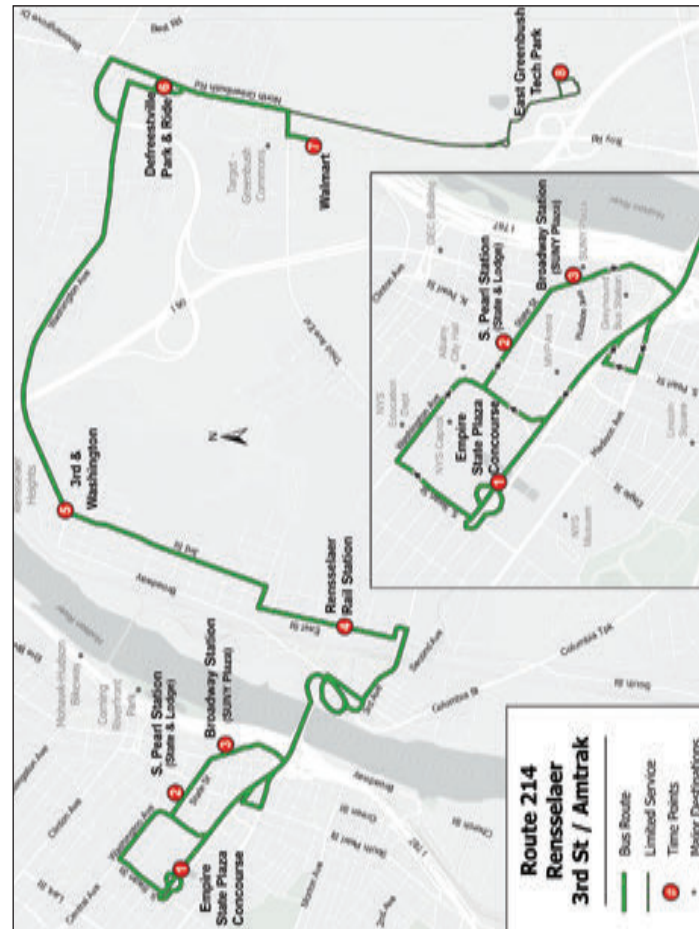

East Greenbush to Downtown Albany via Rensselaer

8 7 6 5 4 2 3

East Greenbush Tech Park	Walmart - Rensselaer Plaza	Defreestville Park & Ride	1639 3rd St	Rensselaer Rail Station	South Pearl Station	Broadway Station

SATURDAY

.....	.....	658a	704a	709a	717a	721a
759a	805a	808a	814a	819a	827a	831a
.....	840a	843a	849a	854a	902a	906a
.....	915a	918a	924a	929a	937a	941a
.....	950a	953a	959a	1004a	1012a	1016a
.....	1025a	1029a	1035a	1040a	1048a	1052a
.....	1100a	1104a	1110a	1115a	1123a	1127a
.....	1135a	1139a	1145a	1150a	1158a	1202p
.....	1210p	1214p	1220p	1225p	1233p	1237p
.....	1245p	1249p	1255p	100p	108p	112p
.....	120p	124p	130p	135p	143p	147p
.....	155p	159p	205p	210p	218p	222p
.....	230p	234p	240p	245p	253p	257p
.....	305p	309p	315p	320p	328p	332p
.....	340p	344p	350p	355p	403p	407p
408p	415p	419p	425p	430p	438p	442p
443p	450p	454p	500p	505p	513p	517p
518p	525p	529p	535p	540p	548p	552p
.....	600p	604p	610p	615p	623p	627p
.....	635p	639p	645p	650p	658p	702p
.....	745p	749p	755p	800p	808p	812p
.....	855p	859p	905p	910p	918p	922p
.....	1005p	1009p	1015p	1020p	1028p	1032p
.....	1115p	1118p	1124p	1129p	1137p	1141p

FARE INFORMATION

US coins and $1, $5-dollar bills are accepted; fareboxes do not make change

CASH FARES:

Base Fare	.....	$.150
Base Half Fare	.....	$.075
BusPlus Fare	.....	$.200
BusPlus Half Fare	.....	$1.00

Navigator Smart Card and Mobile App Fares:

Pay As You Go Fare - $1.30 for each of the first three rides, while the fourth and up are free for the rest of the day.

Pay As You Go Half Fare - $0.65 for each of the first three rides, while the fourth and up are free for the rest of the day.

Frequent Rider - $65 for unlimited rides for 31 consecutive days from the first day of use.

Frequent Rider Half Fare - $32.50 for unlimited rides for 31 consecutive days from the first day of use.

Children 46" and under ride free when accompanied by a fare paying adult.

Citizens age 65 and over, disabled individuals, Medicare card holder, and veterans are entitled to ride for half fare on CDTA's fixed route service. A valid Half Fare Navigator card is required when paying half fare on the bus.

CDTA's policy is to be fully compliant with Title VI of the 1964 Civil Right Act, which states that no one shall be excluded from participation in, denied the benefits of or discriminated against due to race, color, or national origin. Members of public may request information on this policy or file a Title VI complaint thru CDTA's website @ www.cdta.org or by calling 518-482-8822.

Downtown Albany to East Greenbush via Rensselaer

3 4 5 6 7 8

Broadway Station	Rensselaer Rail Station	3rd St & Washington	Defreestville Park & Ride	Walmart - Rensselaer Plaza	East Greenbush Tech Park

SUNDAY

735a	743a	748a	755a	802a	807a
855a	903a	908a	915a	922a	.....
1015a	1023a	1028a	1036a	1043a	.....
1135a	1143a	1148a	1156a	1203p	.....
1255p	103p	108p	116p	123p	.....
215p	223p	228p	236p	243p	248p
335p	343p	348p	355p	402p	407p
455p	503p	508p	515p	522p	527p
615p	623p	628p	635p	641p	.....

East Greenbush to Downtown Albany via Rensselaer

8 7 6 5 4 2 3

East Greenbush Tech Park	Walmart - Rensselaer Plaza	Defreestville Park & Ride	1639 3rd St	Rensselaer Rail Station	South Pearl Station	Broadway Station

SUNDAY

814a	820a	823a	829a	834a	842a	846a
.....	940a	943a	949a	954a	1002a	1006a
.....	1100a	1104a	1110a	1115a	1123a	1127a
.....	1220p	1224p	1230p	1235p	1243p	1247p
.....	140p	144p	150p	155p	203p	207p
253p	300p	304p	310p	315p	323p	327p
413p	420p	424p	430p	435p	443p	447p
533p	540p	544p	550p	555p	603p	607p

214

Rensselaer 3rd Street / Amtrak

Between E. Greenbush Tech Park / Rensselaer Walmart and Downtown Albany

EFFECTIVE MAY 24, 2026

Schedule