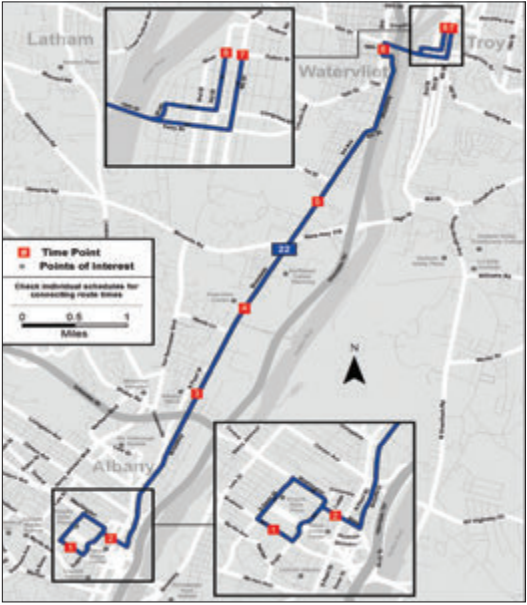

Downtown Troy to Downtown Albany						
8	6	5	4	3	2	1
Riverfront Station - New 3rd St & Front St	Watervliet - 19th St Station	590 Broadway (FedEx)	Riverview Center Station	Broadway & N 3rd St	State / Downtown Station	Madison Ave & Empire State Plaza

SUNDAY

752a	756a	802a	805a	808a	815a	820a
832a	836a	842a	845a	848a	855a	901a
912a	916a	922a	925a	928a	936a	942a
952a	956a	1002a	1005a	1008a	1016a	1022a
1032a	1036a	1042a	1045a	1048a	1056a	1102a
1112a	1116a	1122a	1125a	1128a	1136a	1142a
1152a	1156a	1202p	1205p	1208p	1216p	1222p
1232p	1236p	1242p	1245p	1248p	1256p	102p
112p	116p	122p	125p	128p	136p	142p
152p	156p	202p	205p	208p	216p	222p
232p	236p	242p	245p	248p	256p	302p
312p	316p	322p	325p	328p	336p	342p
352p	356p	402p	405p	408p	416p	422p
432p	436p	442p	445p	448p	456p	502p
512p	516p	522p	525p	528p	536p	542p
552p	556p	602p	605p	608p	616p	622p
632p	636p	642p	645p	648p	656p	702p
712p	716p	722p	725p	728p	736p	742p
752p	756p	802p	805p	808p	816p	822p
832p	836p	842p	845p	848p	856p	902p
912p	916p	922p	925p	927p	935p	941p
952p	956p	1002p	1005p	1007p	1015p	1021p

FARE INFORMATION

U.S. coins and $1-dollar bills are accepted; fare boxes do not make change

CASH FARES:

Base Fare*	$1.50	BusPlus Fare*	$2.00
Half Fare**	75¢	BusPlus Half Fare*	$1.00

Navigator Pay As You Go - Costs just $1.30 for the first three rides, while the fourth and up are free for the rest of the transit day.

Frequent Rider - Valid for unlimited access to CDTA's regular route network for 31 days from the first day of use ($65.00)

Half Fare Navigator** $32.50 (Frequent Rider).

**Citizens age 65 and over, disabled individuals, Medicare card and CDTA half-fare ID cardholders are entitled to ride for half-fare on CDTA's fixed route service.

*Children 46" and under ride free when accompanied by a fare paying adult. The limit is three children per adult.

CDTA's policy is to be fully compliant with Title VI of the 1964 Civil Right Act, which states that no one shall be excluded from participation in, denied the benefits of or discriminated against due to race, color, or national origin. Members of public may request information on this policy or file a Title VI complaint thru CDTA's website @ www.cdta.org or by calling 518-482-8822.