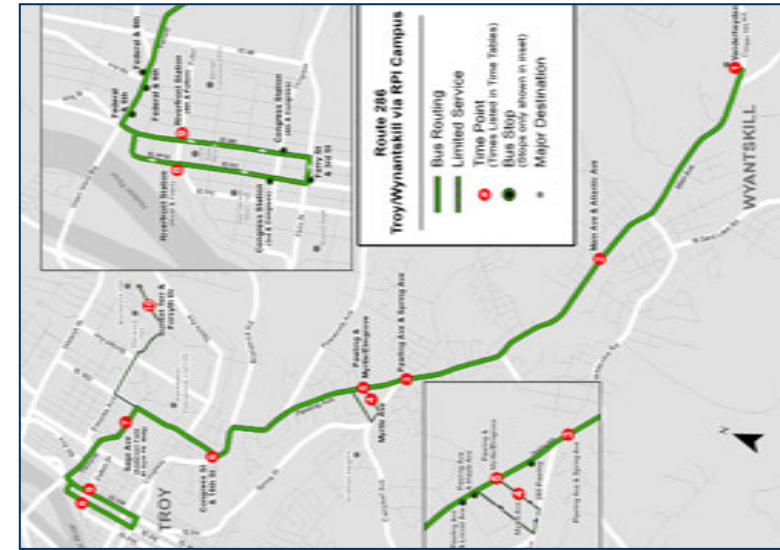

- Pay As You Go Fare** - \$1.30 for each of the first three rides, while the fourth and up are free for the rest of the day.
- Pay As You Go Half Fare** - \$0.65 for each of the first three rides, while the fourth and up are free for the rest of the day.
- Frequent Rider** - \$65 for unlimited rides for 31 consecutive days from the first day of use.
- Frequent Rider Half Fare** - \$32.50 for unlimited rides for 31 consecutive days from the first day of use.
- Children 46" and under** ride free when accompanied by a fare paying adult.
- Citizens age 65 and over, disabled individuals, Medicare card holder, and veterans** are entitled to ride for half fare on CDTA's fixed route service. A valid Half Fare Navigator card is required when paying half fare on the bus.

286

Troy / Wynantskill via RPI Campus

between Downtown Troy, RPI, and Wynantskill

EFFECTIVE NOVEMBER 30, 2025

Schedule

RPI to Downtown Troy

4 1 2 3 5 6 7 8 9 7 10

Myrtle Avenue	Vanderheyden Hall	Main & Atlantic	Pawling & Spring	Pawling & Elmgrove	Congress & 15th	Sage & Anderson Field	River & Front	4th & Fulton St	Sage & Anderson Field	Sunset Terr & Forsyth Drive
---------------	-------------------	-----------------	------------------	--------------------	-----------------	-----------------------	---------------	-----------------	-----------------------	-----------------------------

RPI to Downtown Troy

4	1	2	3	5	6	7	8	9	7	10
Myrtle Avenue	Vanderheyden Hall	Main & Atlantic	Pawling & Spring	Pawling & Elmgrove	Congress & 15th	Sage & Anderson Field	River & Front	4th & Fulton St	Sage & Anderson Field	Sunset Terr & Forsyth Drive

F = Friday ONLY

Highlight = trips are not operating during school closures (applies to Weekdays & Saturdays)