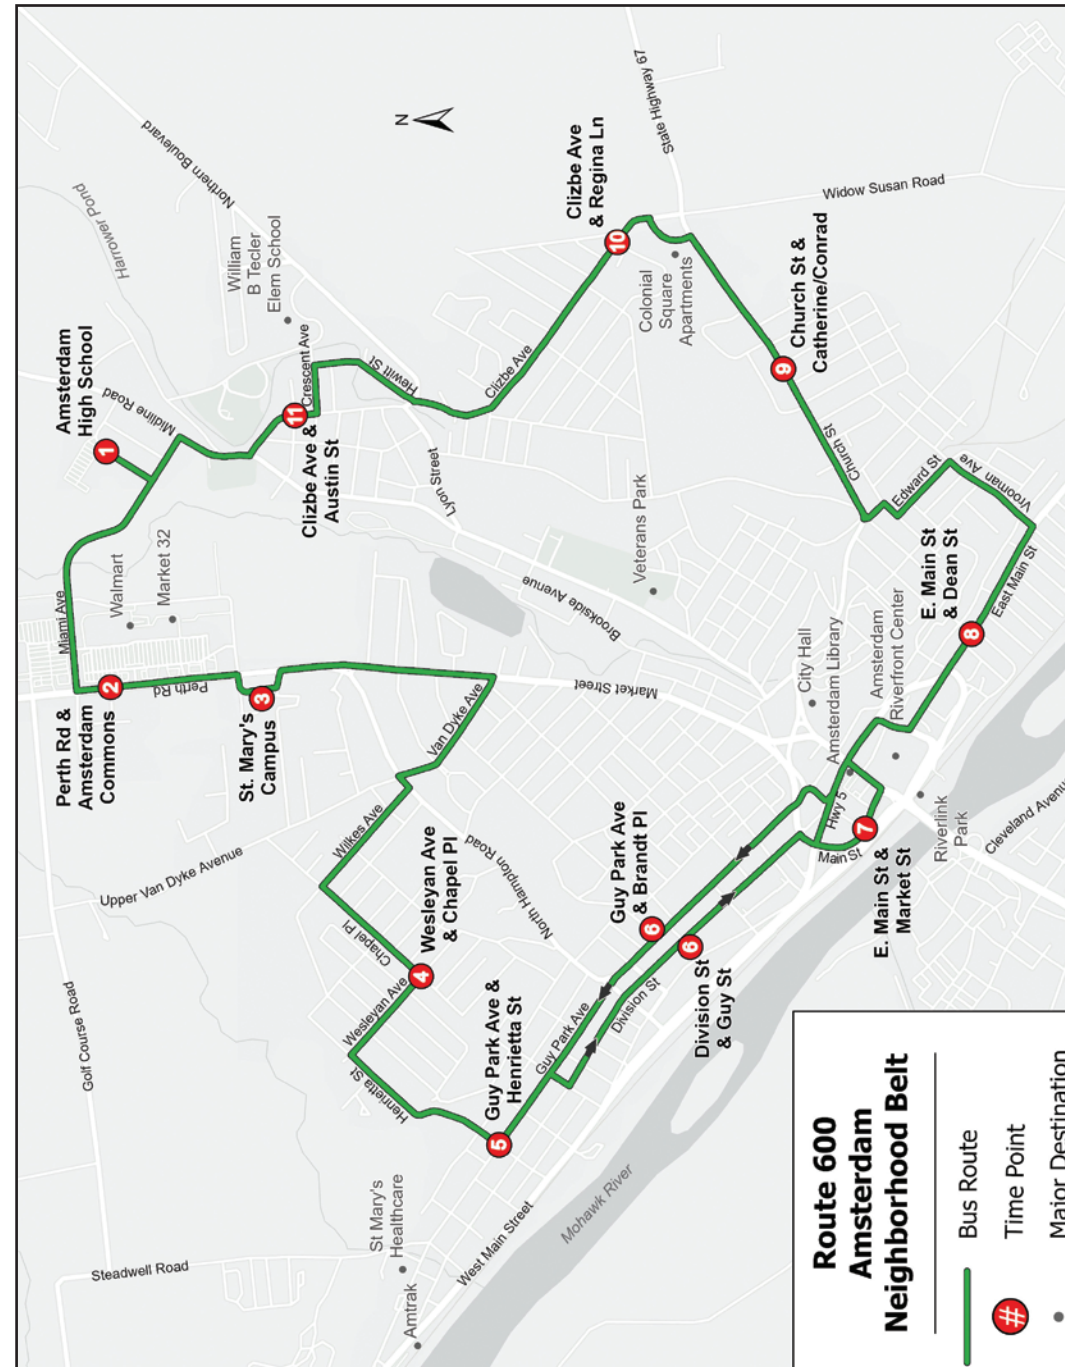

Counterclockwise

1	2	3	4	5	6	7	8	9	10	11	1
Amsterdam High School	Perth Rd. & Amsterdam Commons	St. Mary's Memorial Campus	Chapel Pl. & Wesleyan Ave.	Henrietta St. & Guy Park Ave.	Division St. & Guy St.	E. Main St. & Market St.	E. Main St. & Dean St.	Church St. & Catherine St.	Clizbe Ave. & Regina Ln.	Clizbe Ave. & Austin St.	Amsterdam High School

SUNDAY

850a	853a	855a	901a	904a	907a	910a	913a	917a	919a	923a	925a
1010a	1013a	1015a	1021a	1024a	1027a	1030a	1033a	1037a	1039a	1043a	1045a
1130a	1133a	1135a	1141a	1144a	1147a	1150a	1153a	1157a	1159a	1203p	1205p
1250p	1253p	1255p	101p	104p	107p	110p	113p	117p	119p	123p	125p
210p	213p	215p	221p	224p	227p	230p	233p	237p	239p	243p	245p
330p	333p	335p	341p	344p	347p	350p	353p	357p	359p	403p	405p
450p	453p	455p	501p	504p	507p	510p	513p	517p	519p	523p	525p

Clockwise

1	11	10	9	8	7	6	5	4	3	2	1
Amsterdam High School	Clizbe Ave. & Austin St.	Clizbe Ave. & Charles Ln.	Church St. & Conrad Pl.	E. Main St. & Dean St.	E. Main St. & Market St.	Guy Park Ave. & Brandt Pl.	Guy Park Ave. & Henrietta St.	Wesleyan Ave. & Chapel Pl.	St. Mary's Memorial Campus	Perth Rd & Sanford Farms	Amsterdam High School

600

Neighborhood Belt

Via Perth Rd, Guy Park Ave/Division St, E. Main St, Church St, and Clizbe Ave

EFFECTIVE AUGUST 3, 2023

Schedule

Counterclockwise

1	2	3	4	5	6	7	8	9	10	11	1
Amsterdam High School	Perth Rd. & Amsterdam Commons	St. Mary's Memorial Campus	Chapel Pl. & Wesleyan Ave.	Henrietta St. & Guy Park Ave.	Division St. & Guy St.	E. Main St. & Market St.	E. Main St. & Dean St.	Church St. & Catherine St.	Clizbe Ave. & Regina Ln.	Clizbe Ave. & Austin St.	Amsterdam High School