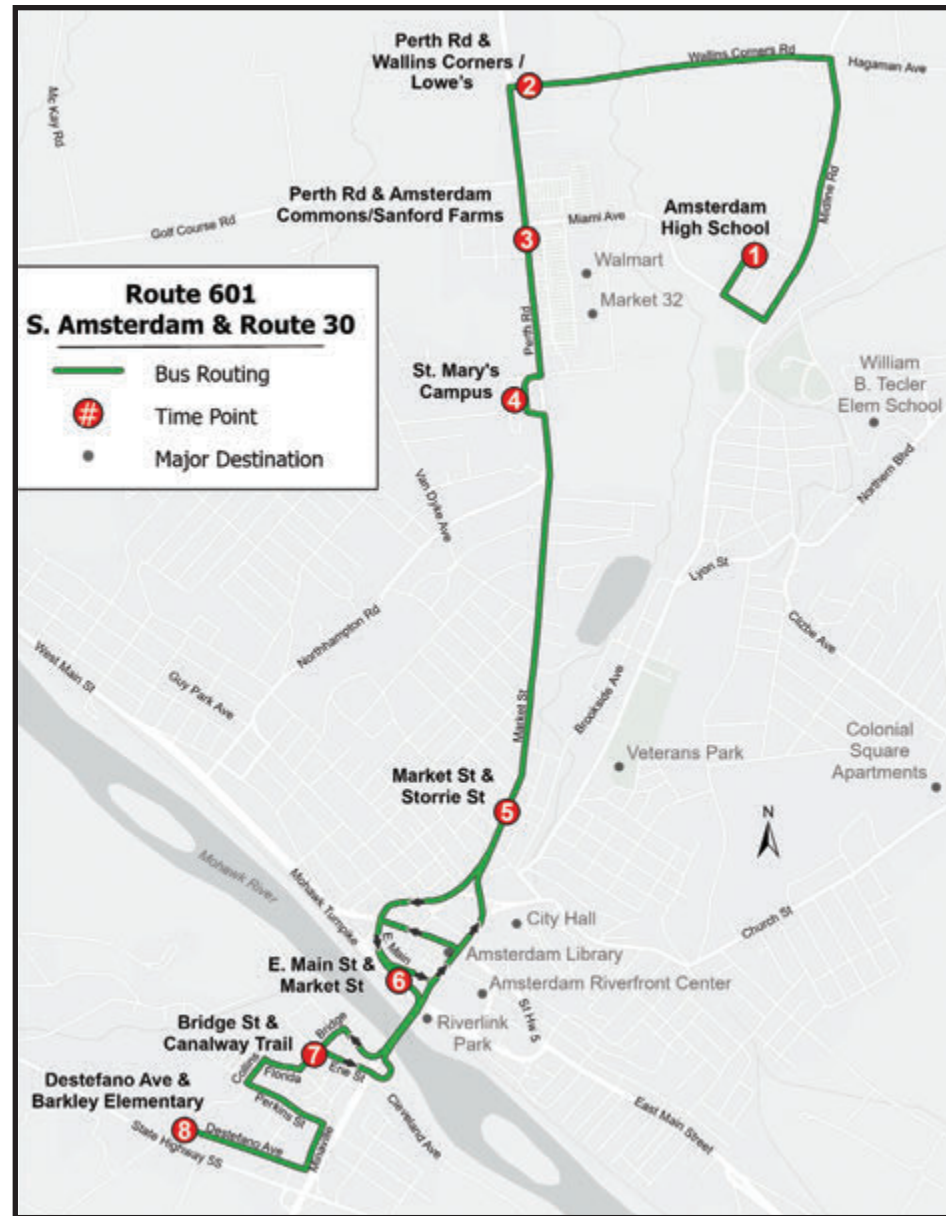

Pay As You Go Fare – \$1.30 for each of the first three rides, while the fourth and up are free for the rest of the day.

Pay As You Go Half Fare – \$0.65 for each of the first three rides, while the fourth and up are free for the rest of the day.

Frequent Rider – \$65 for unlimited rides for 31 consecutive days from the first day of use.

Frequent Rider Half Fare – \$32.50 for unlimited rides for 31 consecutive days from the first day of use.

Children 46” and under – ride free when accompanied by a fare paying adult.

Citizens age 65 and over, disabled individuals, Medicare card holder, and veterans – are entitled to ride for half fare on CDTA’s fixed route service. A valid Half Fare *Navigator* card is required when paying half fare on the bus.

The timetable shows WHEN the bus stops. Times are approximate and depend upon traffic and weather conditions. Arrive at the bus stop 5 minutes early to avoid missing the bus.

601

South Side / Route 30

Via Midline Rd, Wallins Corners Rd, Rt. 30, and Downtown Amsterdam