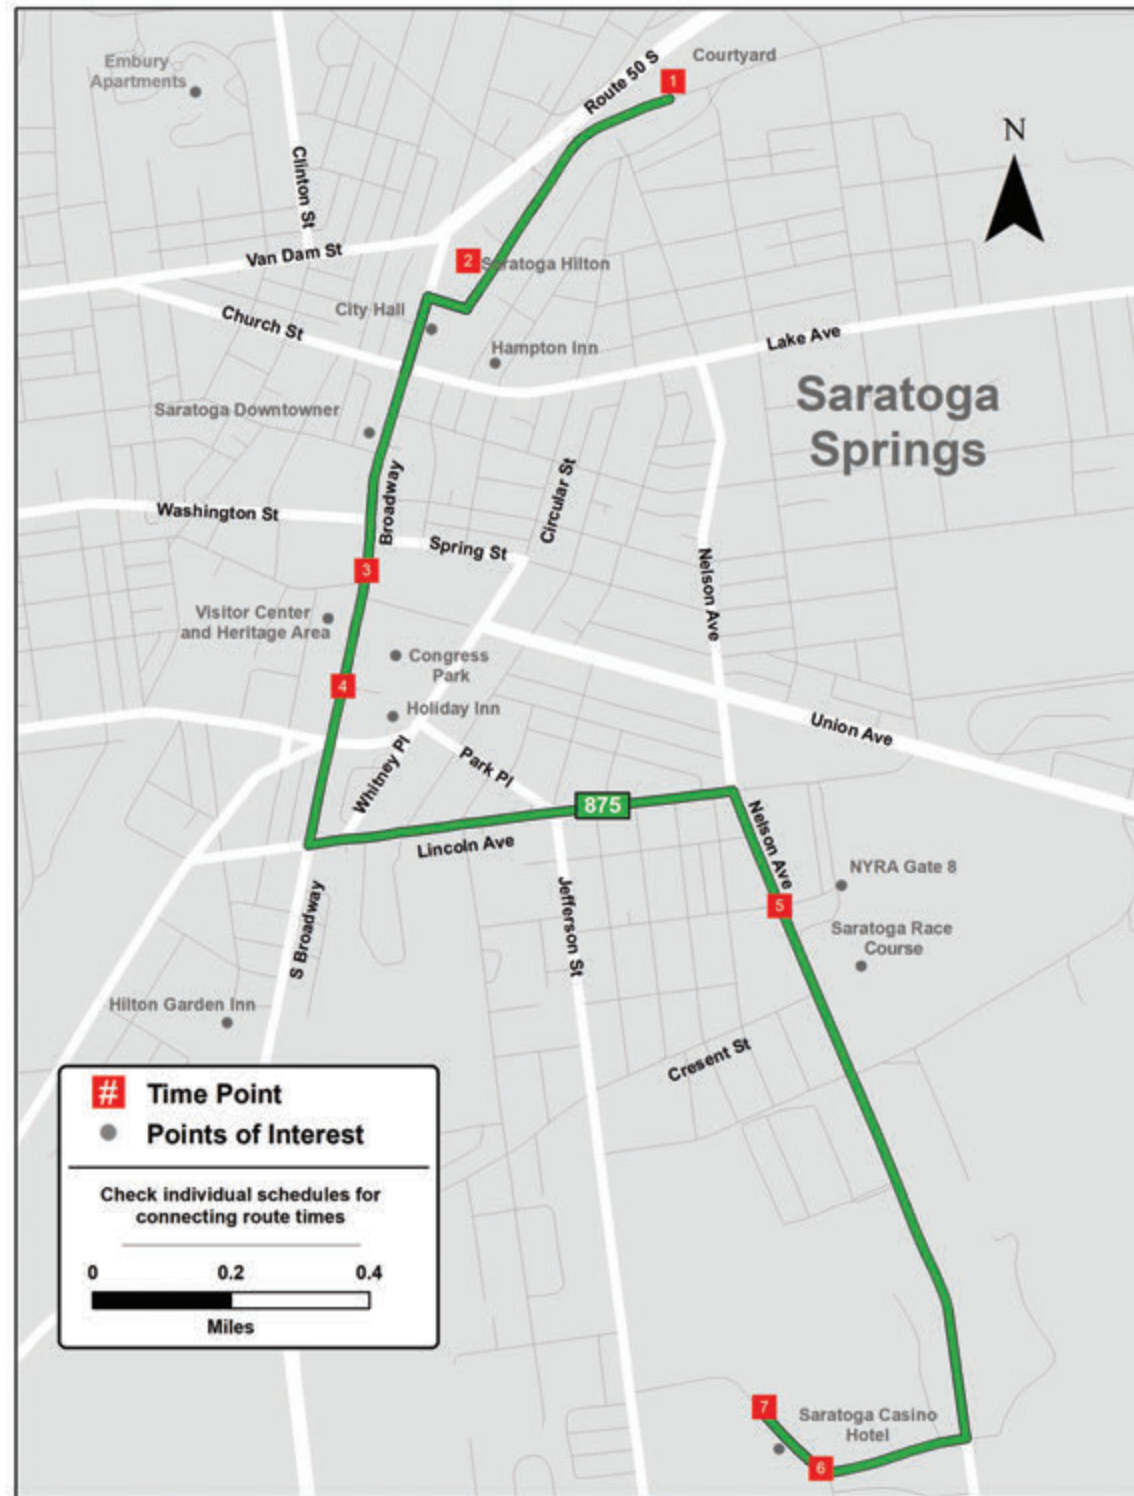

From Downtown Saratoga Springs and Saratoga Race Course to Saratoga Casino

1 2 3 4 5 6 7

Excelsior Ave Courtyard Marriott	Maple Ave Hilton	Broadway & Congress Park	Broadway & Huestis Ct	Saratoga Race Course Nelson Ave	Casino Side Entrance	Saratoga Casino Hotel

WEDNESDAY, THURSDAY, FRIDAY

950a	952a	957a	958a	1003a	1007a	1008a
1035a	1037a	1042a	1043a	1048a	1052a	1053a
1120a	1122a	1127a	1128a	1133a	1137a	1138a
1205p	1207p	1212p	1213p	1218p	1222p	1223p
1228p	1230p	1235p	1236p	1241p	1245p	1246p
1250p	1252p	1257p	1258p	103p	107p	108p
113p	115p	120p	121p	126p	130p	131p
135p	137p	142p	143p	148p	152p	153p
158p	200p	205p	206p	211p	215p	216p
220p	222p	227p	228p	233p	237p	238p
243p	245p	250p	251p	256p	300p	301p
305p	307p	312p	313p	318p	322p	323p
328p	330p	335p	336p	341p	345p	346p
350p	352p	357p	358p	403p	407p	408p
413p	415p	420p	421p	426p	430p	431p
435p	437p	442p	443p	448p	452p	453p
458p	500p	505p	506p	511p	515p	516p
520p	522p	527p	528p	533p	537p	538p
543p	545p	550p	551p	556p	600p	601p
605p	607p	612p	613p	618p	622p	623p
628p	630p	635p	636p	641p	645p	646p
650p	652p	657p	658p	703p	707p	708p
713p	715p	720p	721p	726p	730p	731p
735p	737p	742p	743p	748p	752p	753p
758p	800p	805p	806p	811p	815p	816p
820p	822p	827p	828p	833p	837p	838p
843p	845p	850p	851p	856p	900p	901p
905p	907p	912p	913p	918p	922p	923p
928p	930p	935p	936p	941p	945p	946p
950p	952p	957p	958p	1003p	1007p	1008p

Visiting Historic Saratoga Springs

Saratoga Springs offers Victorian architecture, rich history along with world class cultural and entertainment venues. The city has been honored with numerous other lifestyle awards over the years for its worldwide reputation for Health, History and Horses.

The city offers visitors open vistas, a beautiful park, and a vibrant downtown district. Cultural offerings at various museums, along with great shopping, dining, fine accommodations, horse racing, polo, historical attractions, and famous mineral springs make Saratoga special.

South Broadway: The high concentration of restaurants, hotels, and motels have been built to accommodate the year-round needs of visitors to Saratoga Springs.

Historic Congress Park: One of the oldest parks in the state featuring lush landscaping and attractions including the Spirit of Life memorial fountain, Italian Gardens with the treasured tritons 'Spit and Spat,' two restored fishponds, the War Memorial, and the beautiful historic Carousel.

SPAC: The Saratoga Performing Arts Center is the summer home to the New York City Ballet, Philadelphia Orchestra, Saratoga Jazz Festival, and a variety of concerts from classical music to rock and hip hop. SPAC can accommodate 5,100 people inside and up to 35,000 on the lawn.

Spa State Park: This scenic 2,100-acre park features the Avenue of the Pines,' historic buildings, picnic areas, mineral springs, pools, tennis, golf and walking trails. The Saratoga Automobile Museum is also located in the park.

National Museum of Dance: A National Landmark, the Museum is the only one in the country devoted entirely to the history of dance. There are rotating exhibits, the Mr. and Mrs. C.V. Whitney Hall of Fame, and the Lewis A. Swyer School of the Performing Arts.

Saratoga Race Course: Named one of the "Top 10 Sporting Venues in The World" by Sports Illustrated, the track features a 40-day meet from mid-July through Labor Day and is home to the DraftKings Travers on Saturday, Aug. 24.

Saratoga Casino Hotel: This entertainment venue offers a mix of live harness racing, big-hitting slots and electronic table games, a variety of dining options, including Morton's Steakhouse, and a Four Diamond hotel.

For information on things to do, where to eat and where to stay, visit www.saratoga.org or call (518) 584-3255.