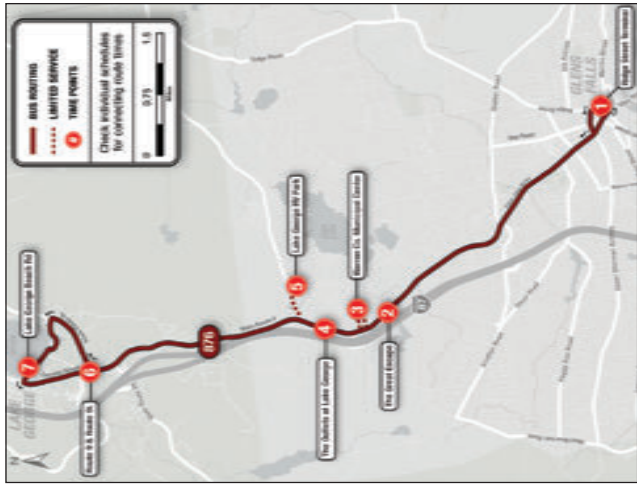

Lake George to Ridge St. Terminal

7 6 5 4 2 1

Beach Road Terminal	Route 9 & Route 9L	Lake George RV Park	The Outlets at Lake George	The Great Escape	Ridge Street Terminal

SUNDAY

730a	733a	.....	740a	742a	755a
800a	803a	.....	810a	812a	825a
820a	823a	.....	830a	832a	845a
843a	846a	.....	853a	855a	908a
906a	909a	.....	916a	918a	931a
929a	933a	939a	941a	943a	959a
952a	955a	.....	1002a	1004a	1020a
1015a	1018a	.....	1025a	1027a	1043a
1038a	1042a	1048a	1050a	1052a	1108a
1101a	1104a	.....	1111a	1113a	1129a
1124a	1127a	.....	1134a	1136a	1152a
1147a	1151a	1157a	1159a	1201p	1217p
1210p	1213p	.....	1220p	1222p	1238p
1233p	1236p	.....	1243p	1245p	101p
1256p	100p	106p	108p	110p	126p
119p	122p	.....	129p	131p	147p
142p	145p	.....	152p	154p	210p
205p	209p	215p	217p	219p	235p
228p	231p	.....	238p	240p	256p
251p	254p	.....	301p	303p	319p
314p	318p	324p	326p	328p	344p
337p	340p	.....	347p	349p	405p
400p	403p	.....	410p	412p	428p
423p	427p	433p	435p	437p	453p
448p	451p	.....	458p	500p	516p
509p	512p	.....	519p	521p	537p
532p	536p	542p	544p	546p	602p
555p	558p	.....	605p	607p	623p
618p	621p	.....	628p	630p	646p
641p	645p	651p	653p	655p	711p
704p	707p	.....	714p	716p	731p
727p	730p	.....	737p	739p	754p
750p	754p	800p	802p	804p	820p
813p	816p	.....	822p	824p	839p
836p	839p	.....	845p	847p	902p
859p	903p	909p	911p	913p	929p
922p	925p	.....	931p	933p	948p
945p	948p	.....	954p	956p	1011p

2026 Lake George Summer Trolley Fares

$1 base fare
$1 zone charge (trips past the Hearsthouse Point Campground to Diamond Point or Bolton)
$0.50 transfers
Free for children 5 and under
Max one-way fare is $2.50

Citizens ages 60 and over, disabled individuals, Medicare card holder, and veterans are entitled to ride for half fare on CDTA's glens falls-based services.

Passes and tokens may be purchased at Glens Falls City Hall located at 42 Ridge Street. Customers can pay via cash (no change provided), token, 10-ride pass, or the Token Transit mobile app.

Seasonal trolley service operates in and around Lake George along US Routes 9 & 9N as far south as downtown Glens Falls and as far north as Warrensburg and Bolton Landing. The Lake George Trolley operates three distinct routes (Glens Falls Trolley, the South RV Trolley, and the North Trolley) seven days a week, every 20 to 30 minutes along Route 9 to the Lake George Outlets, The Great Escape, and points south to Glens Falls. Heavy traffic at times may delay these schedules.

Trolley service begins daily service Memorial Day weekend and will continue operating through Indigenous People's Day.

PLEASE NOTE:
Trolleys are not able to transport bicycles. CDPHP Cycle! offers hourly rental of pedal and e-bikes at multiple locations or visit CDPHPcycle.org

Transfers can only be used on Beach Road when connecting between the two trolley lines.

876

Glens Falls – Lake George Trolley

Between Ridge St Terminal, Lake George RV Park, and Lake George Village

May 24, 2026
Friday, Saturday and Sunday Only
June 28, 2026
Seven Days a Week

EFFECTIVE MAY 24, 2026

Schedule

CDTA's policy is to be fully compliant with Title VI of the 1964 Civil Right Act, which states that no one shall be excluded from participation in, denied the benefits of or discriminated against due to race, color, or national origin.
Members of the public may request information on this policy or file a Title VI complaint through CDTA's website at www.cdta.org or by calling (518) 482-8822.