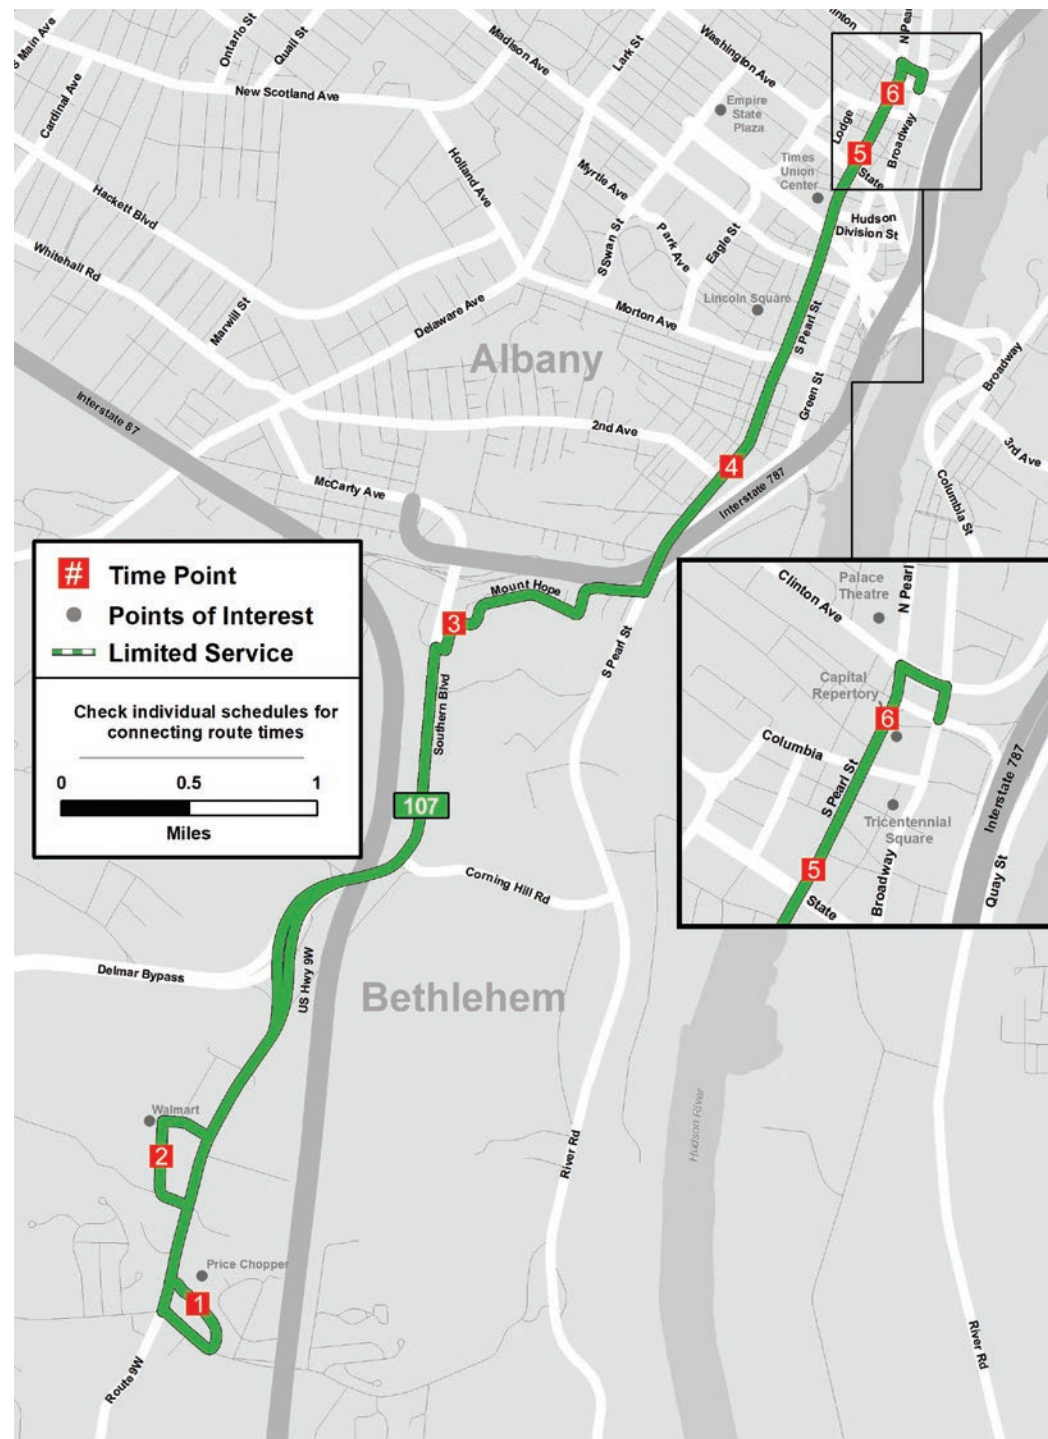

Please arrive at the bus stop at least 5 minutes early.

107

Albany / Glenmont

between Glenmont and Downtown Albany via Pearl St

EFFECTIVE DECEMBER 4, 2022

Schedule

GLENMONT TO ALBANY

1	2	3	4	5	6
Price Chopper - Glenmont	Walmart	Mt. Hope	S. Pearl St & 2nd Ave	State Street Station	Cap.Rep. Theater

ALBANY TO GLENMONT

6	5	4	3	2	1
Clinton Square	State Street Station	S. Pearl St & 2nd Ave	S. Pearl St & Mt. Hope Dr	Walmart	Price Chopper - Glenmont

SATURDAY

701a	706a	712a	713a	722a	728a
801a	806a	812a	813a	822a	828a
901a	906a	912a	913a	922a	928a
1001a	1006a	1012a	1013a	1022a	1028a
1101a	1106a	1112a	1113a	1122a	1128a
1145a	1150a	1156a	1157a	1206p	1212p
1220p	1225p	1231p	1232p	1241p	1247p
1255p	100p	106p	107p	116p	122p
130p	135p	141p	142p	151p	157p
205p	210p	216p	217p	226p	232p
240p	245p	251p	252p	301p	307p
315p	320p	326p	327p	336p	342p
350p	355p	401p	402p	411p	417p
425p	430p	436p	437p	446p	452p
500p	505p	511p	512p	521p	527p
535p	540p	546p	547p	556p	602p
606p	611p	617p	618p	627p	633p
641p	646p	652p	653p	702p	708p
741p	746p	752p	753p	802p	808p
841p	846p	852p	853p	902p	908p
941p	946p	952p	953p	1002p	1008p
1041p	1046p	1052p	1053p	1102p	1108p