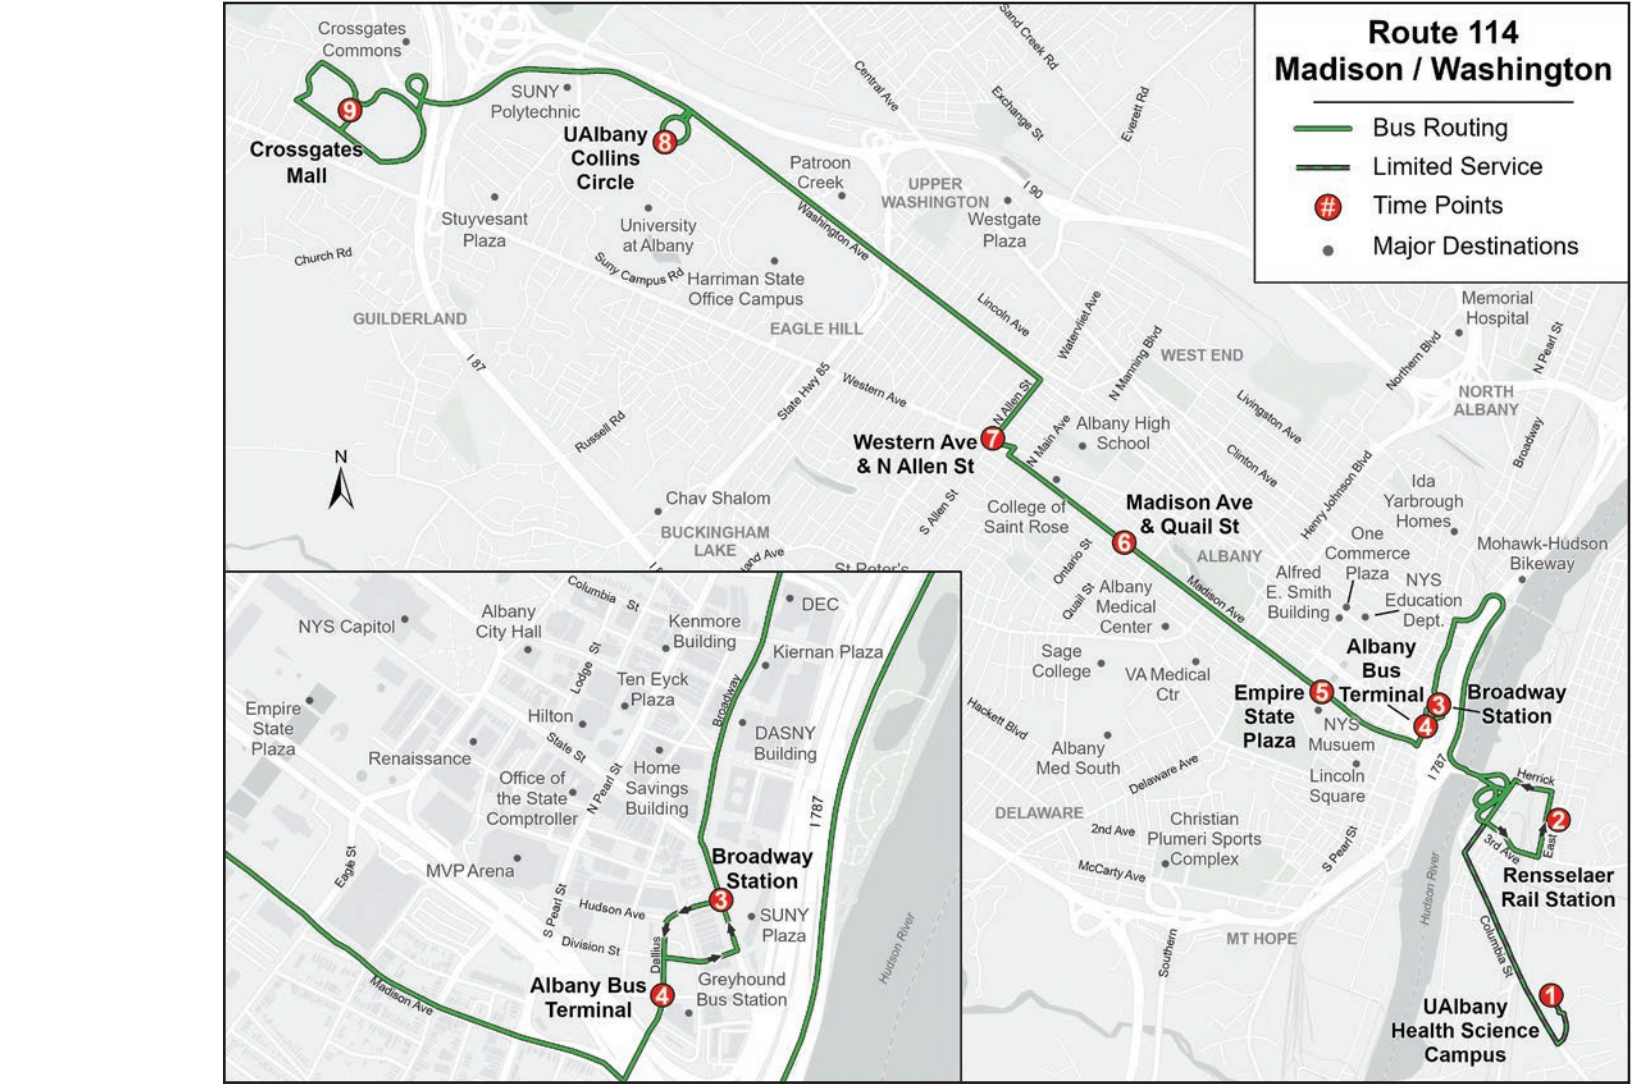

Crossgates to Rensselaer

9	8	7	6	5	4	3	2
Crossgates Mall	UAlbany Collins Circle	Western Ave & N. Allen St	Madison Ave & Quail St	Madison Ave & NYS Museum	Albany Bus Terminal	Broadway Station	Rensselaer Rail Station

SUNDAY

800a	809a	817a	822a	828a	832a	833a	842a
1000a	1009a	1017a	1022a	1028a	1032a	1033a	1042a
1200p	1209p	1217p	1222p	1228p	1232p	1233p	1242p
200p	209p	217p	222p	228p	232p	233p	242p
400p	409p	417p	422p	428p	432p	433p	442p
600p	609p	617p	622p	628p	632p	633p	642p
800p	809p	817p	822p	828p	832p	833p	842p
900p	909p	917p	922p	928p	932p	933p	942p

Rensselaer to Crossgates

2	3	4	5	6	7	8	9
Rensselaer Rail Station	Broadway Station	Albany Bus Terminal	Madison Ave & ESP	Madison Ave & Quail St	Western Ave & N. Allen St	UAlbany Collins Circle	Crossgates Mall

SUNDAY

900a	909a	910a	914a	920a	925a	933a	941a
1100a	1109a	1110a	1114a	1120a	1125a	1133a	1141a
100p	109p	110p	114p	120p	125p	133p	141p
300p	309p	310p	314p	320p	325p	333p	341p
500p	509p	510p	514p	520p	525p	533p	541p
700p	709p	710p	714p	720p	725p	733p	741p
900p	909p	910p	914p	920p	925p	933p	941p
1000p	1009p	1010p	1014p	1020p	1025p	1033p	1041p

FARE INFORMATION

Fares (US coins and $1, $5 – dollar bills are accepted; fareboxes do not make change)

Cash Fares:

Base Fare - $1.50

Base Half Fare $0.75

BusPlus Fare $2.00

BusPlus Half Fare. $1.00

Navigator Smart Card and Mobile App Fares:

Pay As You Go Fare - $1.30 for each of the first three rides, while the fourth and up are free for the rest of the day.

Pay As You Go Half Fare - $0.65 for each of the first three rides, while the fourth and up are free for the rest of the day.

Frequent Rider - $65 for unlimited rides for 31 consecutive days from the first day of use.

Frequent Rider Half Fare - $32.50 for unlimited rides for 31 consecutive days from the first day of use.

Citizens age 65 and over, disabled individuals, Medicare card holder, and veterans are entitled to ride for half fare on CDTA's fixed route service. A valid Half Fare *Navigator* card is required when paying half fare on the bus.

Children 46" and under ride free when accompanied by a fare paying adult.

CDTA's policy is to be fully compliant with Title VI of the 1964 Civil Right Act, which states that no one shall be excluded from participation in, denied the benefits of or discriminated against due to race, color, or national origin. Members of public may request information on this policy or file a Title VI complaint thru CDTA's website @ www.cdta.org or by calling 518-482-8822.

Please arrive at the bus stop at least 5 minutes early.