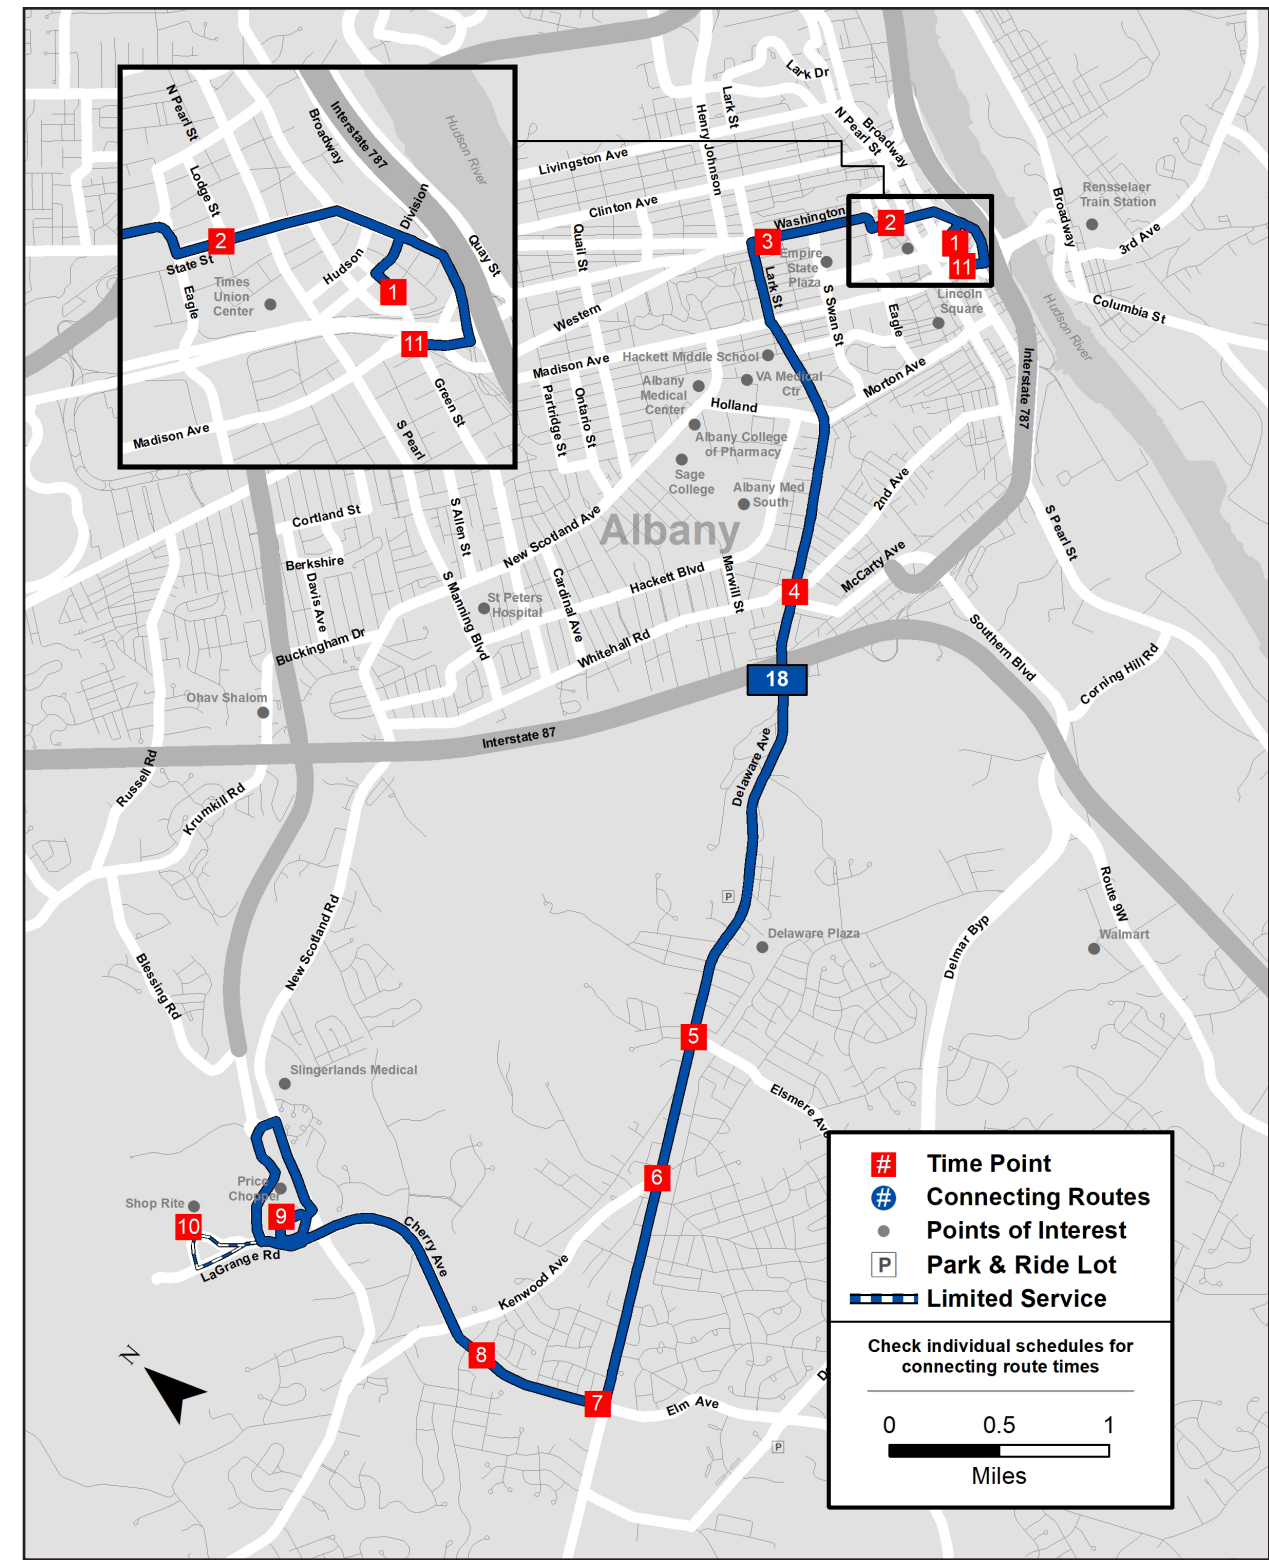

FARE INFORMATION

Fares (US coins and $1, $5 – dollar bills are accepted; fareboxes do not make change)

Cash Fares:

Base Fare -	$1.50
Base Half Fare -	$0.75
BusPlus Fare -	$2.00
BusPlus Half Fare -	$1.00

Navigator Smart Card and Mobile App Fares:

Pay As You Go Fare - $1.30 for each of the first three rides, while the fourth and up are free for the rest of the day.

Pay As You Go Half Fare - $0.65 for each of the first three rides, while the fourth and up are free for the rest of the day.

Frequent Rider - $65 for unlimited rides for 31 consecutive days from the first day of use.

Frequent Rider Half Fare - $32.50 for unlimited rides for 31 consecutive days from the first day of use.

Citizens age 65 and over, disabled individuals, Medicare card holder, and veterans are entitled to ride for half fare on CDTA's fixed route service. A valid Half Fare Navigator card is required when paying half fare on the bus.

Children 46" and under ride free when accompanied by a fare paying adult.

CDTA's policy is to be fully compliant with Title VI of the 1964 Civil Right Act, which states that no one shall be excluded from participation in, denied the benefits of or discriminated against due to race, color, or national origin. Members of public may request information on this policy or file a Title VI complaint thru CDTA's website @ www.cdfa.org or by calling 518-482-8822.