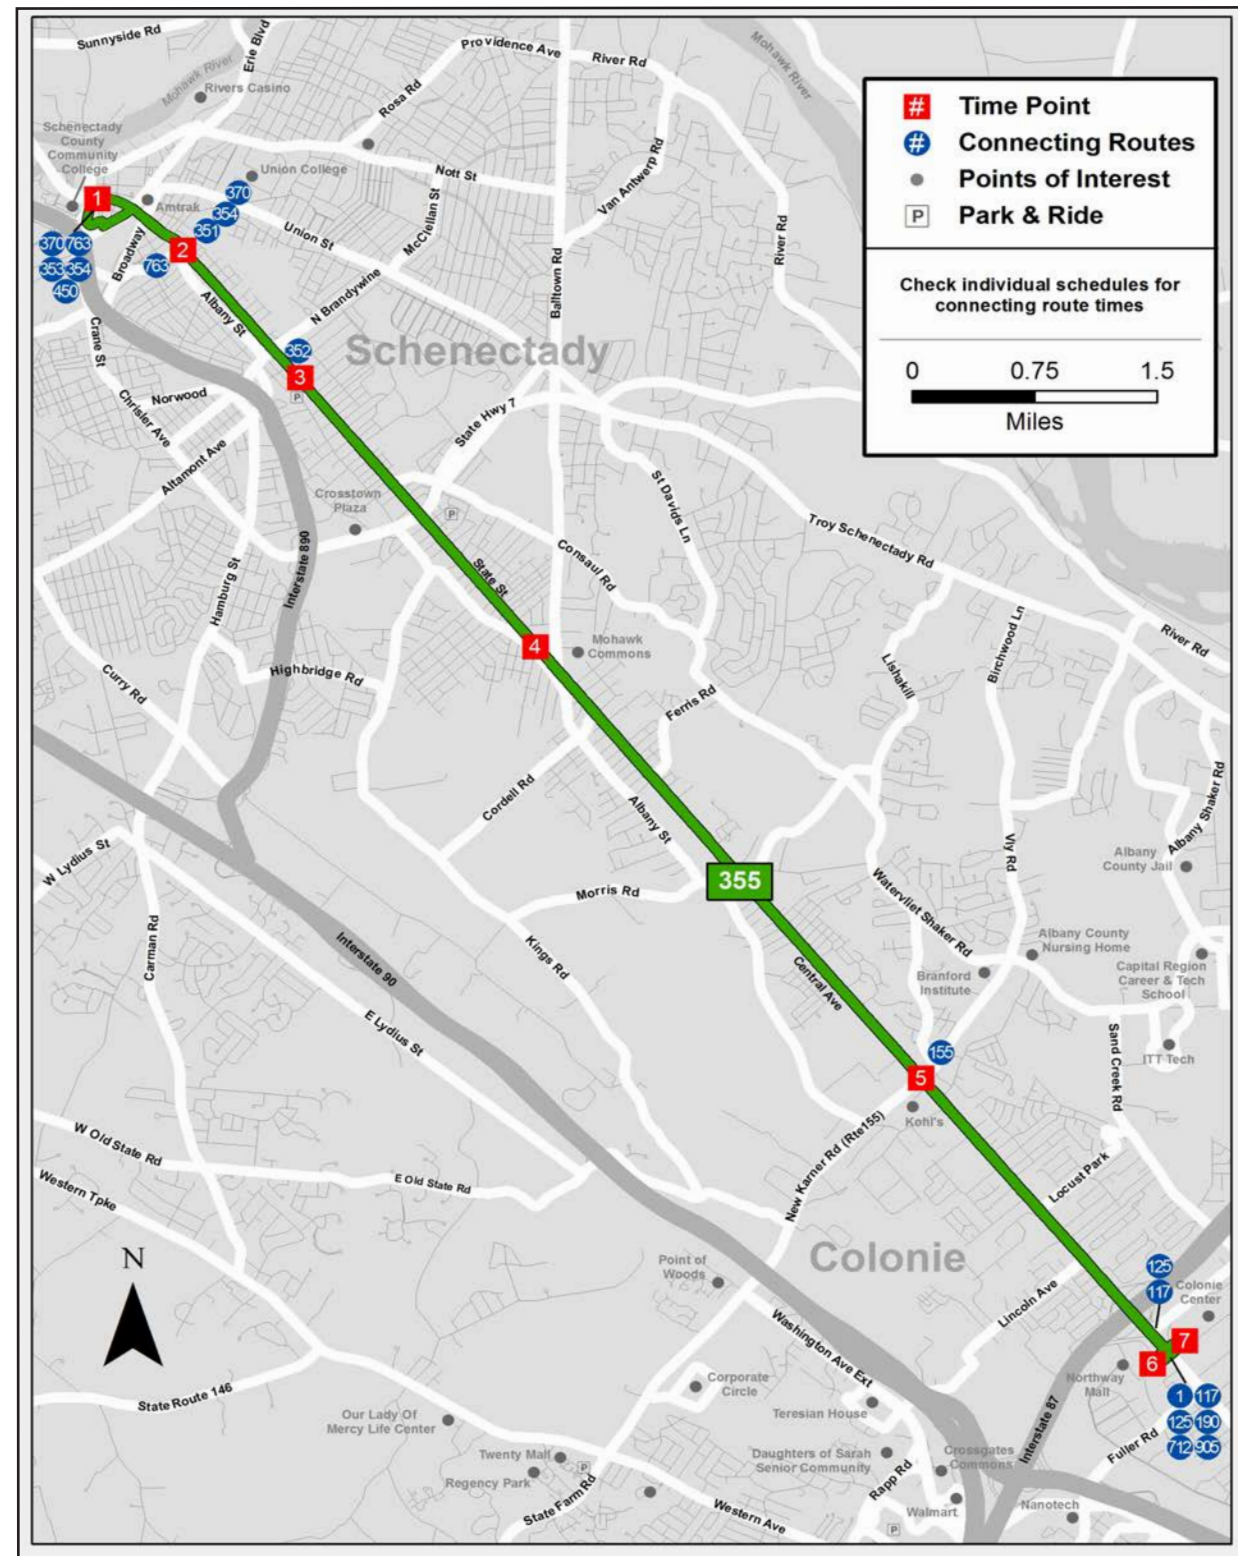

From Schenectady to Colonie

- 1
- 2
- 3
- 4
- 5
- 6
- 7

Gateway Plaza	Veeder/Nott Station	Division Station	Niskayuna Station	1900 Central Colonie Plaza	Northway & Colonie Station	Route 5 & Colonie Station
---------------	---------------------	------------------	-------------------	----------------------------	----------------------------	---------------------------

From Colonie to Schenectady

- 7
- 5
- 4
- 3
- 2
- 1

Route 5 & Colonie Station	New Karner Station	Central Ave & Balltown Rd	Division Station	Veeder/Nott Station	Gateway Plaza
---------------------------	--------------------	---------------------------	------------------	---------------------	---------------

Schenectady/Colonie

between Downtown Schenectady and Colonie Center

EFFECTIVE MAY 28, 2017

Schedule