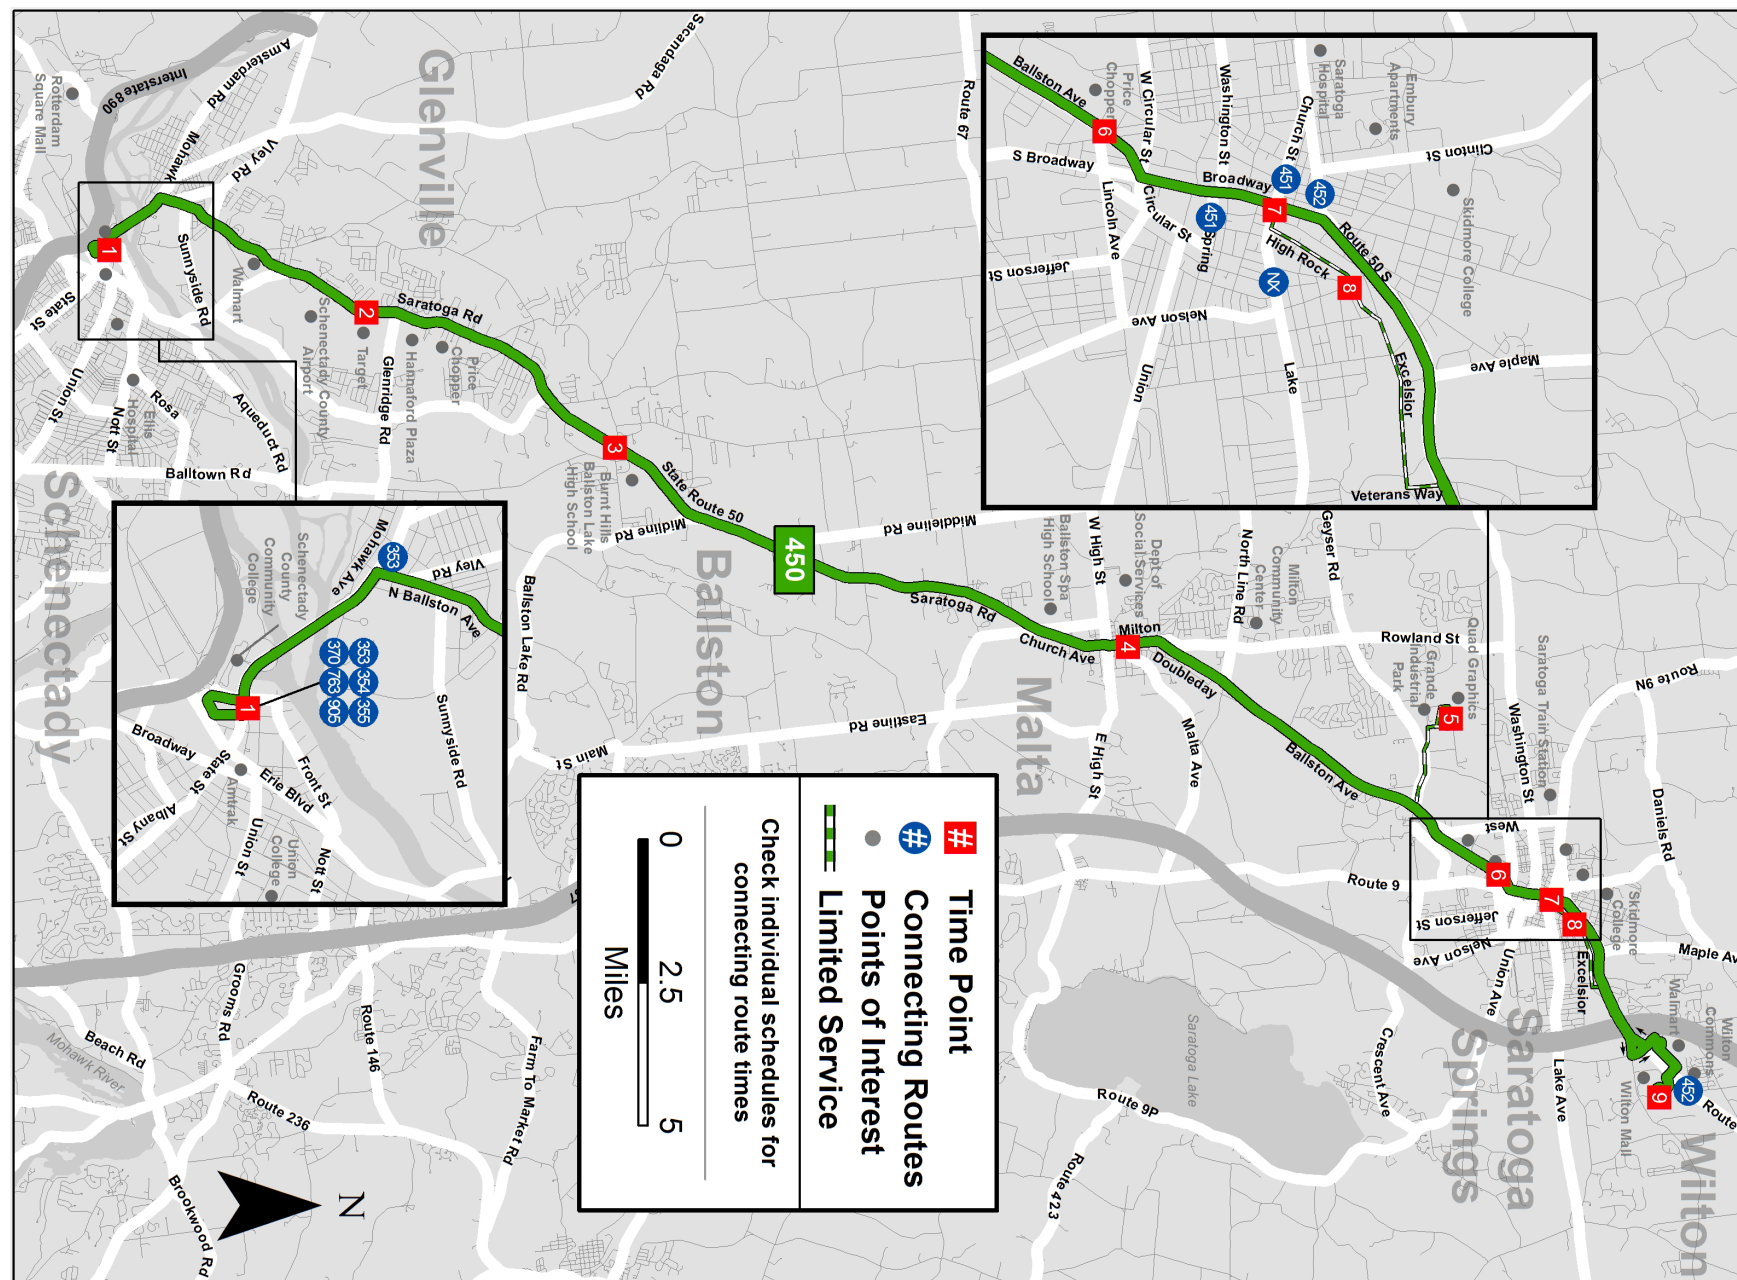

From Schenectady to Wilton

1 2 3 4 6 7 9

Gateway Plaza Station	204 Rt 50 Target Glen-ville	Rt 50 & LakeHill Rd	Rt 50 & Malta Ave	Ballston Ave & Price Chopper	Broadway & Congress Park	Wilton Mall (Bon-Ton)
-----------------------	-----------------------------	---------------------	-------------------	------------------------------	--------------------------	-----------------------

From Wilton to Schenectady

9 7 6 4 3 2 1

Wilton Mall (Bon-Ton)	Broadway & Congress Park	Ballston Ave & Price Chopper	Rt 50 & Washington St	Rt 50 & LakeHill Rd	204 Rt 50 Target Glen-ville	Gateway Plaza Station
-----------------------	--------------------------	------------------------------	-----------------------	---------------------	-----------------------------	-----------------------

450

iride™

Schenectady Wilton Mall via Route 50

between Downtown Schenectady, Saratoga, and Wilton via Route 50

EFFECTIVE JULY 12, 2020

Schedule

CDTA

From Schenectady to Wilton

From Wilton to Schenectady

9	8	7	6	5	4	3	2	1
Wilton Mall (Bon-Ton)	High Rock Ave & Nelson Ave	Broadway & Congress Park	Ballston Ave & Price Chopper	56 Duplainville (Quad Graphics)	Rt 50 & Washington	Rt 50 & LakeHill Rd	Rt 50 @ Target Glenville	Gateway Plaza Station