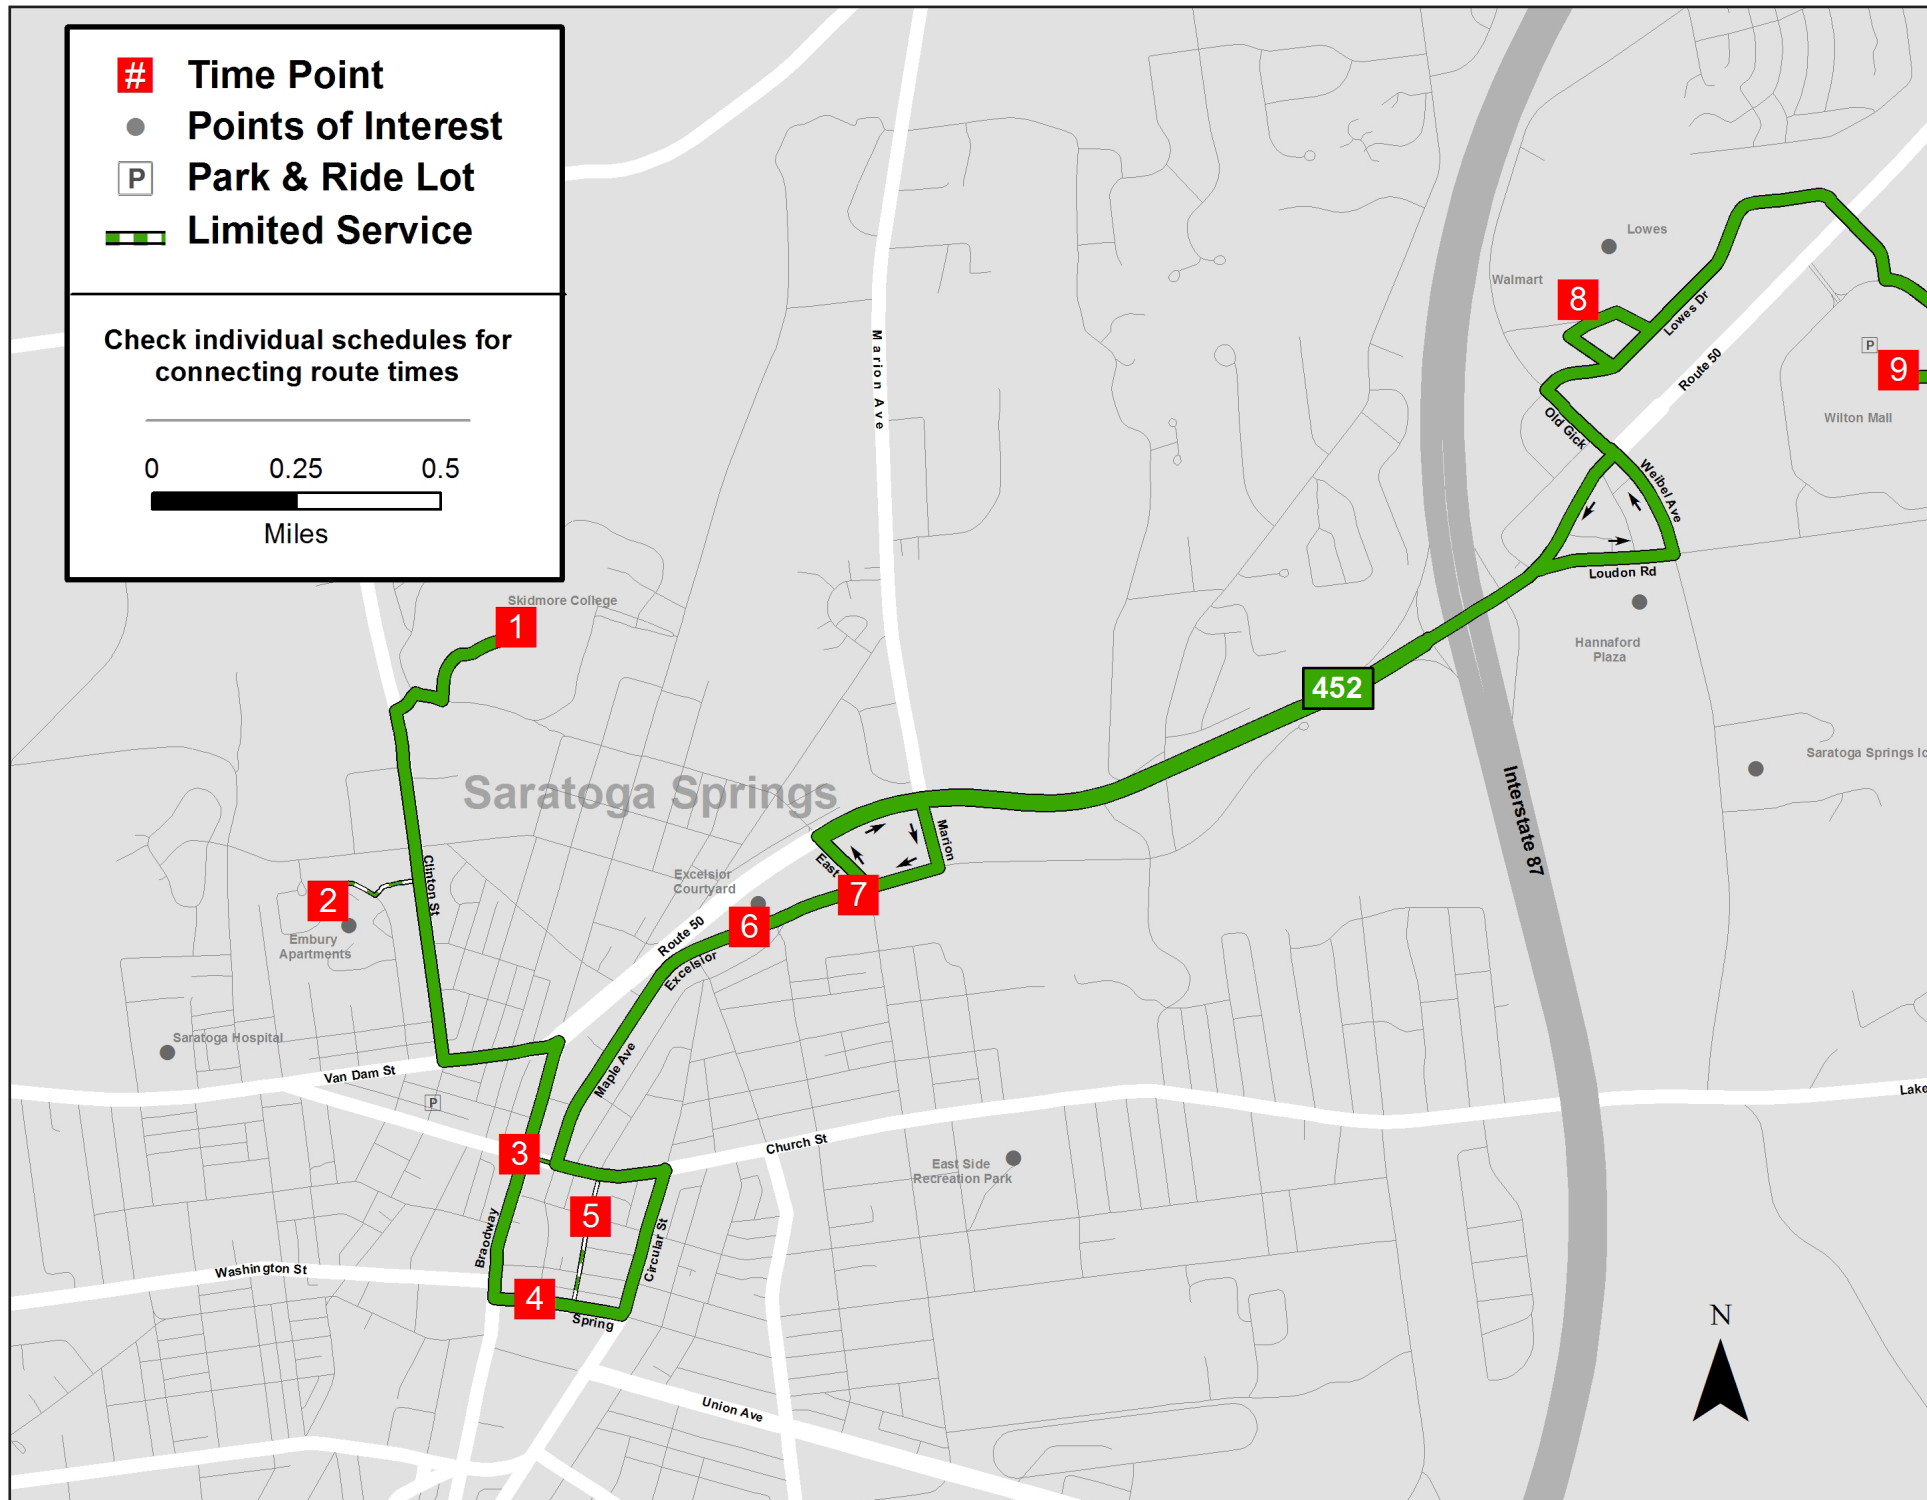

Skidmore to Wilton Mall

1	2	3	4	6	7	8	9
Skidmore College Case Center	Embury Apts East Tower	Broadway & Church Ave	Spring St & Henry St	Excelsior Courtyard	Excelsior Ave & East Ave	Walmart-Wilton	Wilton Mall (Bon-Ton)

MONDAY - FRIDAY

810a	813a	818a	820a	825a	826a	835a	838a
920a	.....	927a	930a	935a	936a	946a	950a
1030a	.....	1037a	1040a	1045a	1046a	1056a	1100a
1140a	1143a	1149a	1152a	1157a	1158a	1208p	1212p
1250p	.....	1257p	100p	105p	106p	116p	120p
200p	.....	207p	210p	215p	216p	226p	230p
310p	313p	319p	322p	327p	328p	338p	342p
420p	.....	427p	430p	435p	436p	446p	450p
530p	.....	537p	540p	545p	546p	556p	600p

Wilton Mall to Skidmore

9	8	7	6	4	3	2	1
Wilton Mall (Bon-Ton)	Walmart-Wilton	Excelsior Ave & East Ave	Excelsior Courtyard	Spring St & Henry St	Broadway & Church Ave	Embury Apts East Tower	Skidmore College Case Center

SUNDAY

850a	853a	900a	901a	906a	908a	.....	914a
959a	1002a	1010a	1011a	1016a	1020a	1025a	1028a
1109a	1112a	1120a	1121a	1126a	1130a	.....	1136a
1219p	1222p	1230p	1231p	1236p	1240p	.....	1246p
129p	132p	140p	141p	146p	150p	155p	158p
239p	242p	250p	251p	256p	300p	.....	306p
349p	352p	400p	401p	406p	410p	.....	416p
459p	502p	510p	511p	516p	520p	525p	528p
610p	613p	620p	621p	626p	629p	.....	635p

452

iride™

Skidmore College/ Downtown Saratoga

between Skidmore College and Downtown Saratoga Springs. Select trips will serve Wilton Mall.

EFFECTIVE SEPTEMBER 13, 2020

Schedule

CDTA

www.cdt.org

518-482-8822