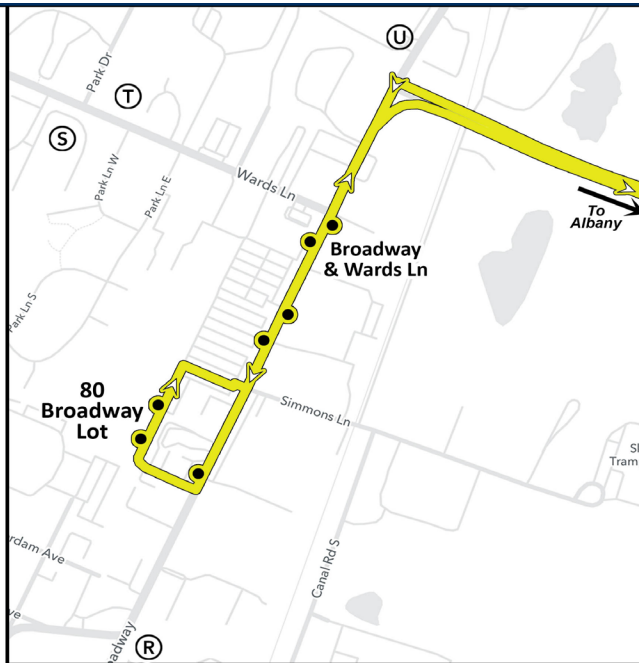

Route #524 Broadway Menands Express

Major Destinations

- | | |
|-----------------------------------------|------------------------|
| (A) Empire State Plaza | (N) SUNY Plaza |
| (B) NYS Museum | (O) DASNY Building |
| (C) Alfred E. Smith Building | (P) Kiernan Plaza |
| (D) One Commerce Plaza | (Q) DEC Building |
| (E) NYS Education Department | (R) One Broadway Apts |
| (F) New York State Capitol | (S) Dutch Village Apts |
| (G) Albany City Hall | (T) Park Hill Apts |
| (H) Renaissance Albany | (U) Riverview Center |
| (I) Office of the State Comptroller | |
| (J) Hilton Albany | |
| (K) Ten Eyck Plaza (10-40 N. Pearl) | |
| (L) Home Savings Building (11 N. Pearl) | |
| (M) Times Union Center | |

524

Broadway-Menands Express

EFFECTIVE AUGUST 23, 2021

Schedule

ALBANY

80 Broadway Lot	Broadway & Wards Ln	Empire State Plaza Concourse	Swan St & Washington Ave	Capitol / Hawk Station	South Pearl Station	Broadway & Steuben St	Broadway & Wards Ln	80 Broadway Lot
-----------------	---------------------	------------------------------	--------------------------	------------------------	---------------------	-----------------------	---------------------	-----------------

Navigator Smart Card and Mobile App Fares:

Pay As You Go Fare - \$1.30 for each of the first three rides, while the fourth and up are free for the rest of the day.

Pay As You Go Half Fare - \$0.65 for each of the first three rides, while the fourth and up are free for the rest of the day.