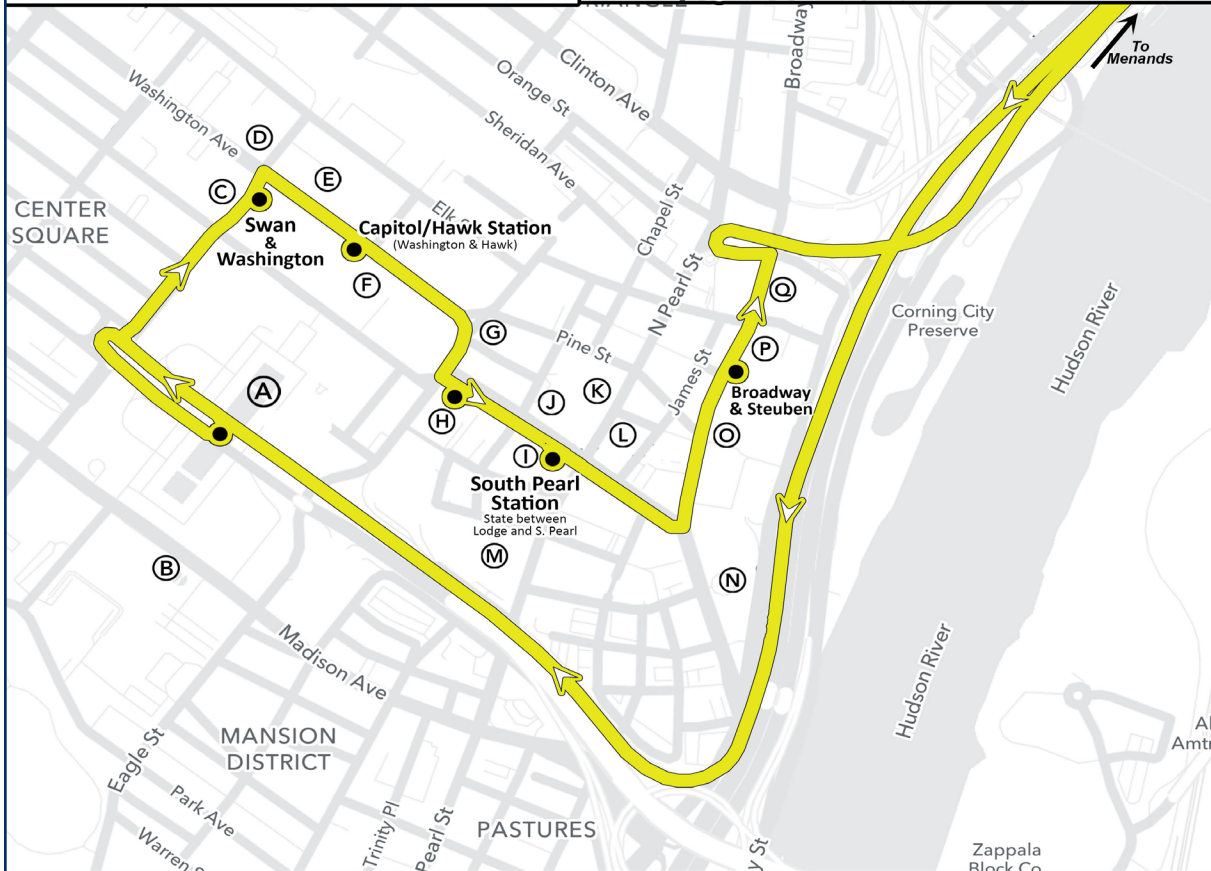

Route #524 Broadway Menands Express

Major Destinations

- | | |
|-----------------------------------------|------------------------|
| (A) Empire State Plaza | (N) SUNY Plaza |
| (B) NYS Museum | (O) DASNY Building |
| (C) Alfred E. Smith Building | (P) Kiernan Plaza |
| (D) One Commerce Plaza | (Q) DEC Building |
| (E) NYS Education Department | (R) One Broadway Apts |
| (F) New York State Capitol | (S) Dutch Village Apts |
| (G) Albany City Hall | (T) Park Hill Apts |
| (H) Renaissance Albany | (U) Riverview Center |
| (I) Office of the State Comptroller | |
| (J) Hilton Albany | |
| (K) Ten Eyck Plaza (10-40 N. Pearl) | |
| (L) Home Savings Building (11 N. Pearl) | |
| (M) Times Union Center | |

524

Broadway-Menands Express

EFFECTIVE AUGUST 23, 2021

Schedule

ALBANY

80 Broadway Lot	Broadway & Wards Ln	Empire State Plaza Concourse	Swan St & Washington Ave	Capitol / Hawk Station	South Pearl Station	Broadway & Steuben St	Broadway & Wards Ln	80 Broadway Lot
-----------------	---------------------	------------------------------	--------------------------	------------------------	---------------------	-----------------------	---------------------	-----------------

Navigator Smart Card and Mobile App Fares:

Pay As You Go Fare - \$1.30 for each of the first three rides, while the fourth and up are free for the rest of the day.

Pay As You Go Half Fare - \$0.65 for each of the first three rides, while the fourth and up are free for the rest of the day.