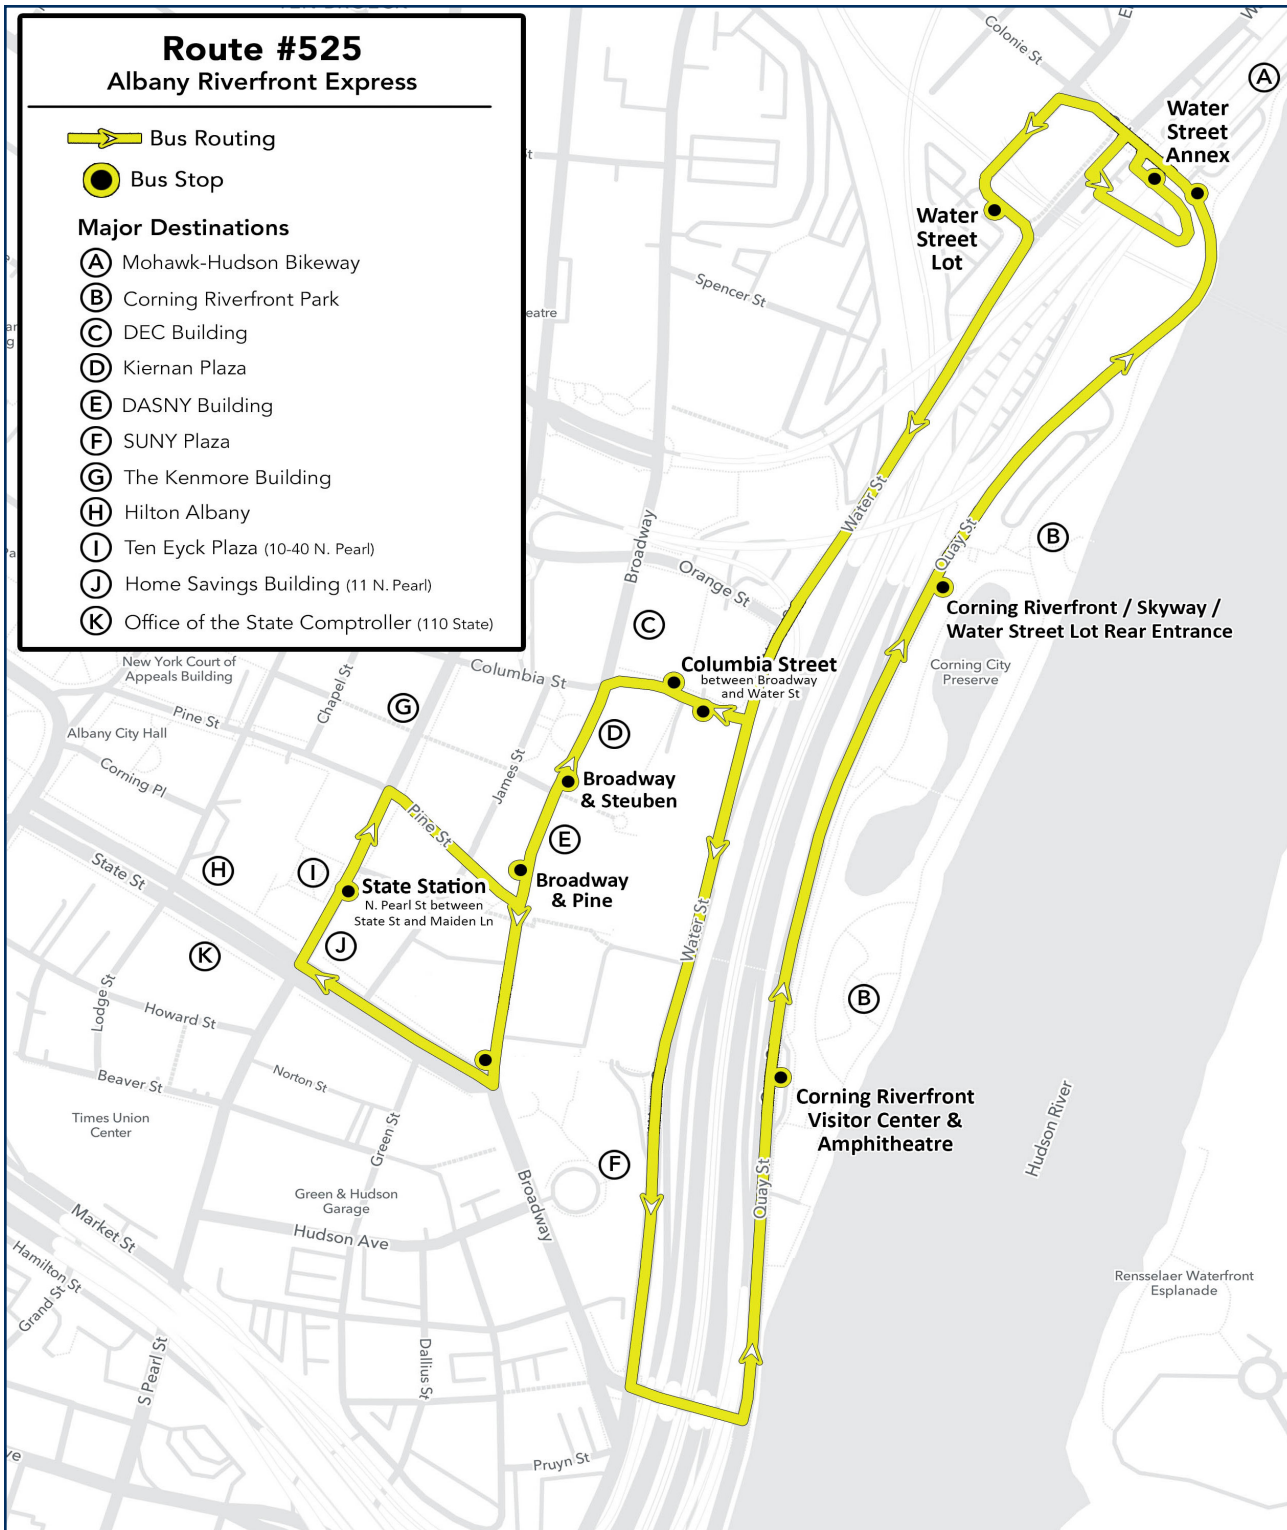

Route #525 Albany Riverfront Express

 Bus Routing

 Bus Stop

Major Destinations

- (A)** Mohawk-Hudson Bikeway
- (B)** Corning Riverfront Park
- (C)** DEC Building
- (D)** Kiernan Plaza
- (E)** DASNY Building
- (F)** SUNY Plaza
- (G)** The Kenmore Building
- (H)** Hilton Albany
- (I)** Ten Eyck Plaza (10-40 N. Pearl)
- (J)** Home Savings Building (11 N. Pearl)
- (K)** Office of the State Comptroller (110 State)

525

Albany Riverfront Express

Schedule

EFFECTIVE AUGUST 16, 2021

ALBANY

State Station	Broadway & Steuben St	Columbia Street	Corning Riverfront Visitor Center & Amphitheatre	Corning Riverfront Skyway / Water Street Lot Rear Entrance	Water Street Annex	Water Street Lot	Columbia Street	Broadway & Pine St	State Station
---------------	-----------------------	-----------------	--	--	--------------------	------------------	-----------------	--------------------	---------------

FARE INFORMATION

Fares (US coins and \$1, \$5 – dollar bills are accepted; fareboxes do not make change)

Cash Fares:

Base Fare.....	\$1.50
Base Half Fare.....	\$0.75
BusPlus Fare.....	\$2.00
BusPlus Half Fare.....	\$1.00

Navigator Smart Card and Mobile App Fares:

Pay As You Go Fare - \$1.30 for each of the first three rides, while the fourth and up are free for the rest of the day.

Pay As You Go Half Fare - \$0.65 for each of the first three rides, while the fourth and up are free for the rest of the day.