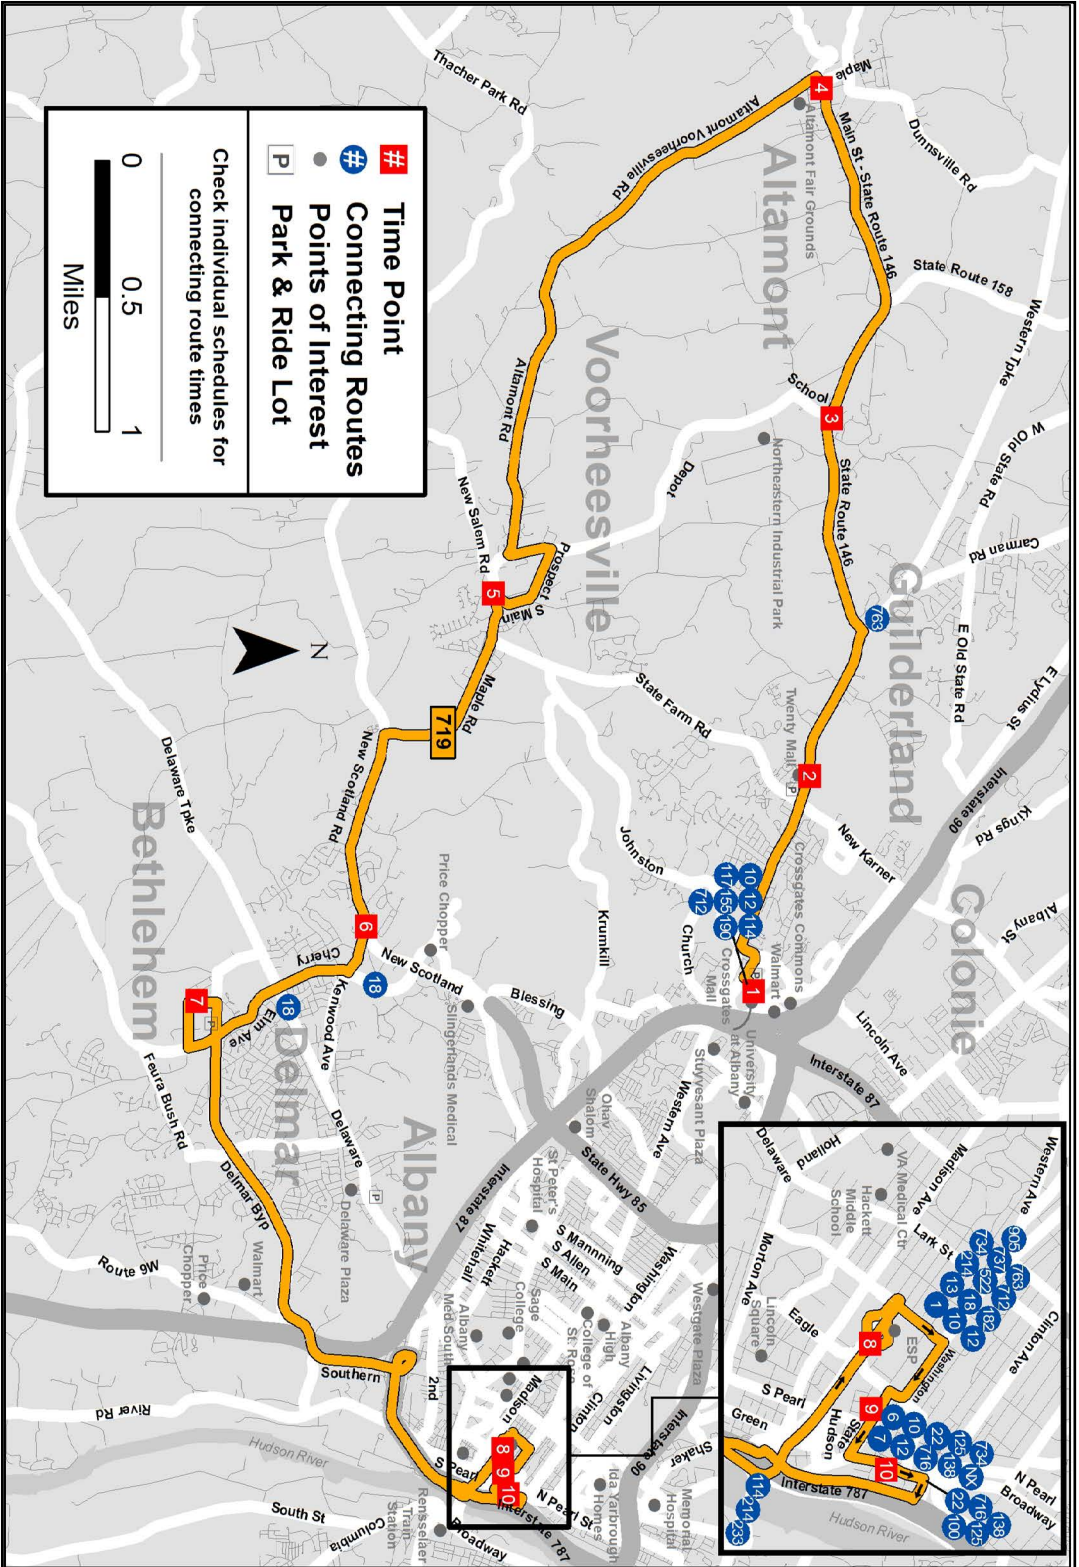

719

iride™

Altamont / Voorheesville

between Crossgates Mall, Delmar, and Downtown Albany

EFFECTIVE APR 7, 2019

Schedule

FARE INFORMATION

Fares (US coins and \$1, \$5 – dollar bills are accepted; fareboxes do not make change)

Cash Fares:

Base Fare -	\$1.50
Base Half Fare -	\$0.75
BusPlus Fare -	\$2.00
BusPlus Half Fare -	\$1.00

Navigator Smart Card and Mobile App Fares:

Pay As You Go Fare - \$1.30 for each of the first three rides, while the fourth and up are free for the rest of the day.

Altamont/Voorheesville to Albany

1	2	3	4	5	6	7	8	9	10
Crossgates Mid-Mall	Hamilton Square	Route 146 & Guilderland Center	Main St & Park Ave	66 Maple Ave	1558 New Scotland Rd	Elm Avenue Park & Ride	Empire State Plaza Concourse	South Pearl Station	Kiernan Plaza

8	9	10	7	6	5	4	3	2	1
Empire State Plaza Concourse	South Pearl Station	Kiernan Plaza	Elm Avenue Park & Ride	Kenwood Ave & New Scotland Rd	Maple Ave & Voorheesville Ave	Main St & Maple Ave	Route 146 & Guilderland Apts	Hamilton Square	Crossgates Mid-Mall