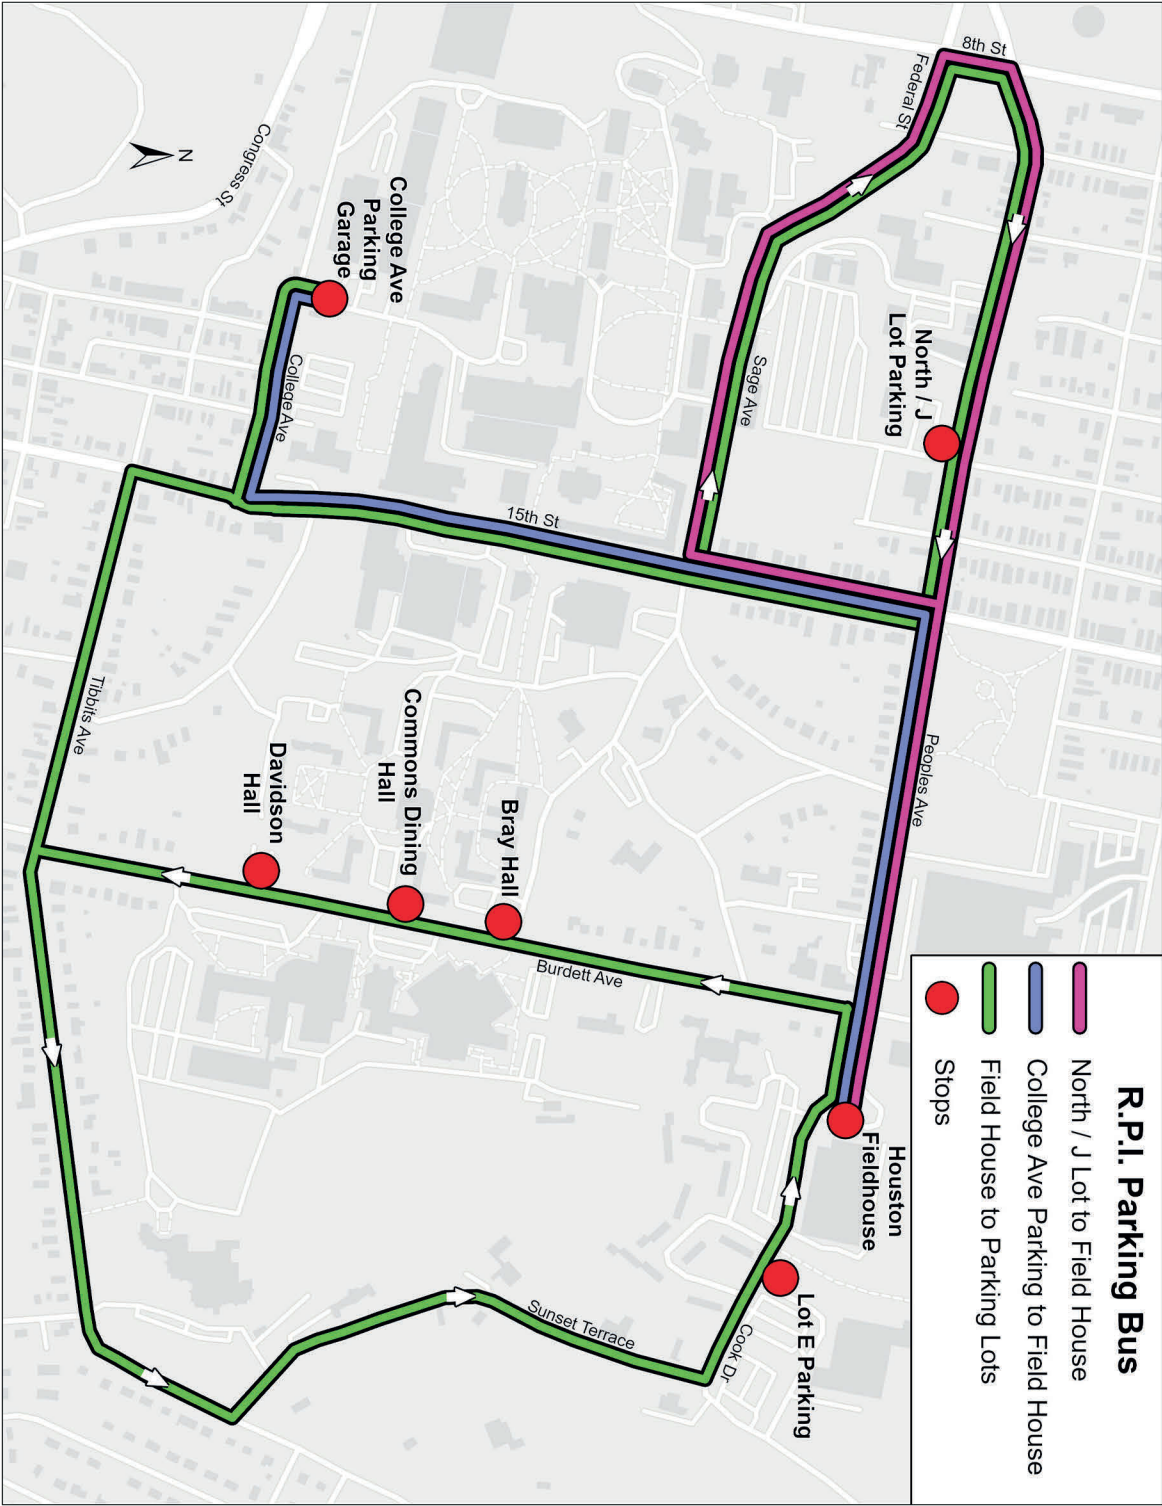

288

RPI Uptown Shuttle

EFFECTIVE SEPTEMBER 8, 2022

Schedule

RPI Loop

1

3

2

North Lot

Houston Field House

College Ave Parking Garage

Houston Field House

Lot E Parking

Bray Hall

Commons Dining Hall

Davison Hall

College Ave Parking Garage

North Lot

Lot E Parking

**INBOUND
NORTH LOT TO FIELD HOUSE**

**INBOUND
COLLEGE AVE TO FIELD HOUSE**

OUTBOUND

6:00 AM	6:04 AM	6:00 AM	6:06 AM	10:30 AM	10:33 AM	10:34 AM	10:35 AM	10:39 AM	10:44 AM	10:51 AM
6:02 AM	6:06 AM	6:02 AM	6:08 AM	10:32 AM	10:35 AM	10:36 AM	10:37 AM	10:41 AM	10:46 AM	10:53 AM
6:04 AM	6:08 AM	6:04 AM	6:10 AM	10:34 AM	10:37 AM	10:38 AM	10:39 AM	10:43 AM	10:48 AM	10:55 AM
6:06 AM	6:10 AM	6:06 AM	6:12 AM	10:36 AM	10:39 AM	10:40 AM	10:41 AM	10:45 AM	10:50 AM	10:57 AM
6:08 AM	6:12 AM	6:08 AM	6:14 AM	10:38 AM	10:41 AM	10:42 AM	10:43 AM	10:47 AM	10:52 AM	10:59 AM
6:10 AM	6:14 AM	6:10 AM	6:16 AM	10:40 AM	10:43 AM	10:44 AM	10:45 AM	10:49 AM	10:54 AM	11:01 AM
6:12 AM	6:16 AM	6:12 AM	6:18 AM	10:42 AM	10:45 AM	10:46 AM	10:47 AM	10:51 AM	10:56 AM	11:03 AM
6:14 AM	6:18 AM	6:14 AM	6:20 AM	10:44 AM	10:47 AM	10:48 AM	10:49 AM	10:53 AM	10:58 AM	11:05 AM
6:16 AM	6:20 AM	6:16 AM	6:22 AM	10:46 AM	10:49 AM	10:50 AM	10:51 AM	10:55 AM	11:00 AM	11:07 AM
6:18 AM	6:22 AM	6:18 AM	6:24 AM	10:48 AM	10:51 AM	10:52 AM	10:53 AM	10:57 AM	11:02 AM	11:09 AM
6:20 AM	6:24 AM	6:20 AM	6:26 AM	10:50 AM	10:53 AM	10:54 AM	10:55 AM	10:59 AM	11:04 AM	11:11 AM
6:22 AM	6:26 AM	6:22 AM	6:28 AM	10:52 AM	10:55 AM	10:56 AM	10:57 AM	11:01 AM	11:06 AM	11:13 AM
6:24 AM	6:28 AM	6:24 AM	6:30 AM	10:54 AM	10:57 AM	10:58 AM	10:59 AM	11:03 AM	11:08 AM	11:15 AM
6:26 AM	6:30 AM	6:26 AM	6:32 AM	10:56 AM	10:59 AM	11:00 AM	11:01 AM	11:05 AM	11:10 AM	11:17 AM
6:28 AM	6:32 AM	6:28 AM	6:34 AM	10:58 AM	11:01 AM	11:02 AM	11:03 AM	11:07 AM	11:12 AM	11:19 AM