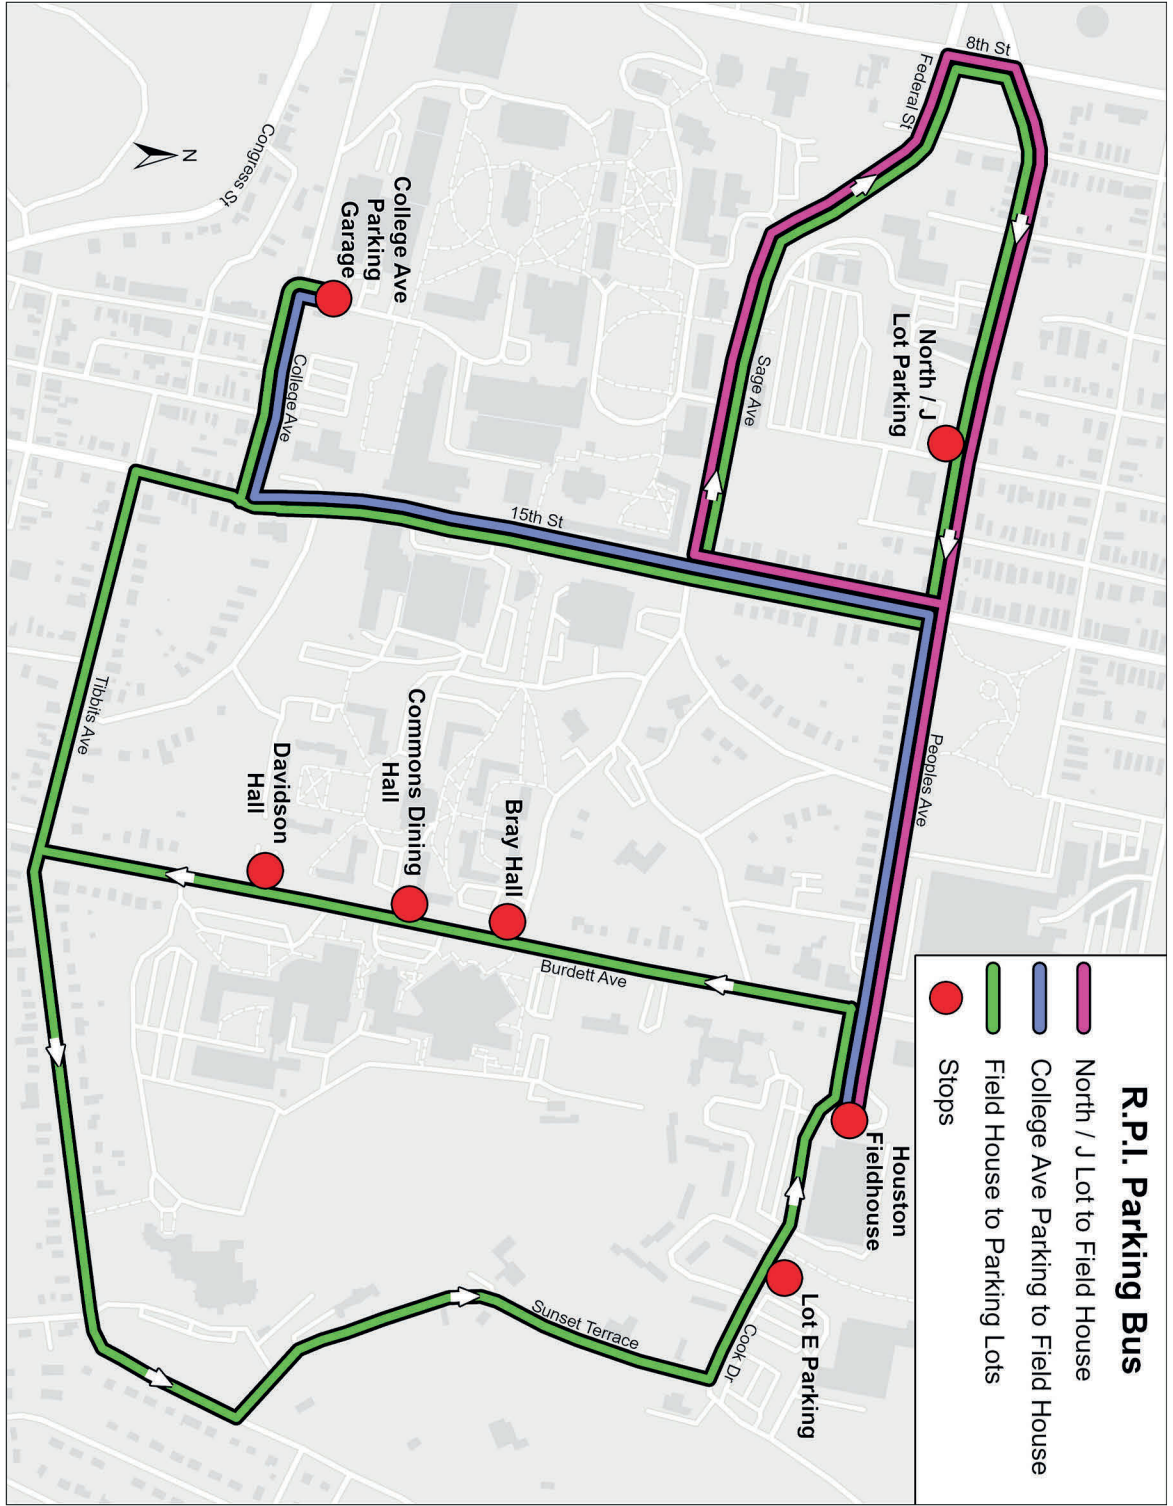

288

RPI Uptown Shuttle

EFFECTIVE SEPTEMBER 8, 2022

Schedule

RPI Loop

1

3

2

North Lot

Houston Field House

College Ave Parking Garage

Houston Field House

Lot E Parking

Bray Hall

Commons Dining Hall

Davison Hall

College Ave Parking Garage

North Lot

Lot E Parking

**INBOUND
NORTH LOT TO FIELD HOUSE**

**INBOUND
COLLEGE AVE TO FIELD HOUSE**

OUTBOUND

6:00 AM	6:04 AM	6:00 AM	6:06 AM	10:30 AM	10:33 AM	10:34 AM	10:35 AM	10:39 AM	10:44 AM	10:51 AM
6:02 AM	6:06 AM	6:02 AM	6:08 AM	10:32 AM	10:35 AM	10:36 AM	10:37 AM	10:41 AM	10:46 AM	10:53 AM
6:04 AM	6:08 AM	6:04 AM	6:10 AM	10:34 AM	10:37 AM	10:38 AM	10:39 AM	10:43 AM	10:48 AM	10:55 AM
6:06 AM	6:10 AM	6:06 AM	6:12 AM	10:36 AM	10:39 AM	10:40 AM	10:41 AM	10:45 AM	10:50 AM	10:57 AM
6:08 AM	6:12 AM	6:08 AM	6:14 AM	10:38 AM	10:41 AM	10:42 AM	10:43 AM	10:47 AM	10:52 AM	10:59 AM
6:10 AM	6:14 AM	6:10 AM	6:16 AM	10:40 AM	10:43 AM	10:44 AM	10:45 AM	10:49 AM	10:54 AM	11:01 AM
6:12 AM	6:16 AM	6:12 AM	6:18 AM	10:42 AM	10:45 AM	10:46 AM	10:47 AM	10:51 AM	10:56 AM	11:03 AM
6:14 AM	6:18 AM	6:14 AM	6:20 AM	10:44 AM	10:47 AM	10:48 AM	10:49 AM	10:53 AM	10:58 AM	11:05 AM
6:16 AM	6:20 AM	6:16 AM	6:22 AM	10:46 AM	10:49 AM	10:50 AM	10:51 AM	10:55 AM	11:00 AM	11:07 AM
6:18 AM	6:22 AM	6:18 AM	6:24 AM	10:48 AM	10:51 AM	10:52 AM	10:53 AM	10:57 AM	11:02 AM	11:09 AM
6:20 AM	6:24 AM	6:20 AM	6:26 AM	10:50 AM	10:53 AM	10:54 AM	10:55 AM	10:59 AM	11:04 AM	11:11 AM
6:22 AM	6:26 AM	6:22 AM	6:28 AM	10:52 AM	10:55 AM	10:56 AM	10:57 AM	11:01 AM	11:06 AM	11:13 AM
6:24 AM	6:28 AM	6:24 AM	6:30 AM	10:54 AM	10:57 AM	10:58 AM	10:59 AM	11:03 AM	11:08 AM	11:15 AM
6:26 AM	6:30 AM	6:26 AM	6:32 AM	10:56 AM	10:59 AM	11:00 AM	11:01 AM	11:05 AM	11:10 AM	11:17 AM
6:28 AM	6:32 AM	6:28 AM	6:34 AM	10:58 AM	11:01 AM	11:02 AM	11:03 AM	11:07 AM	11:12 AM	11:19 AM