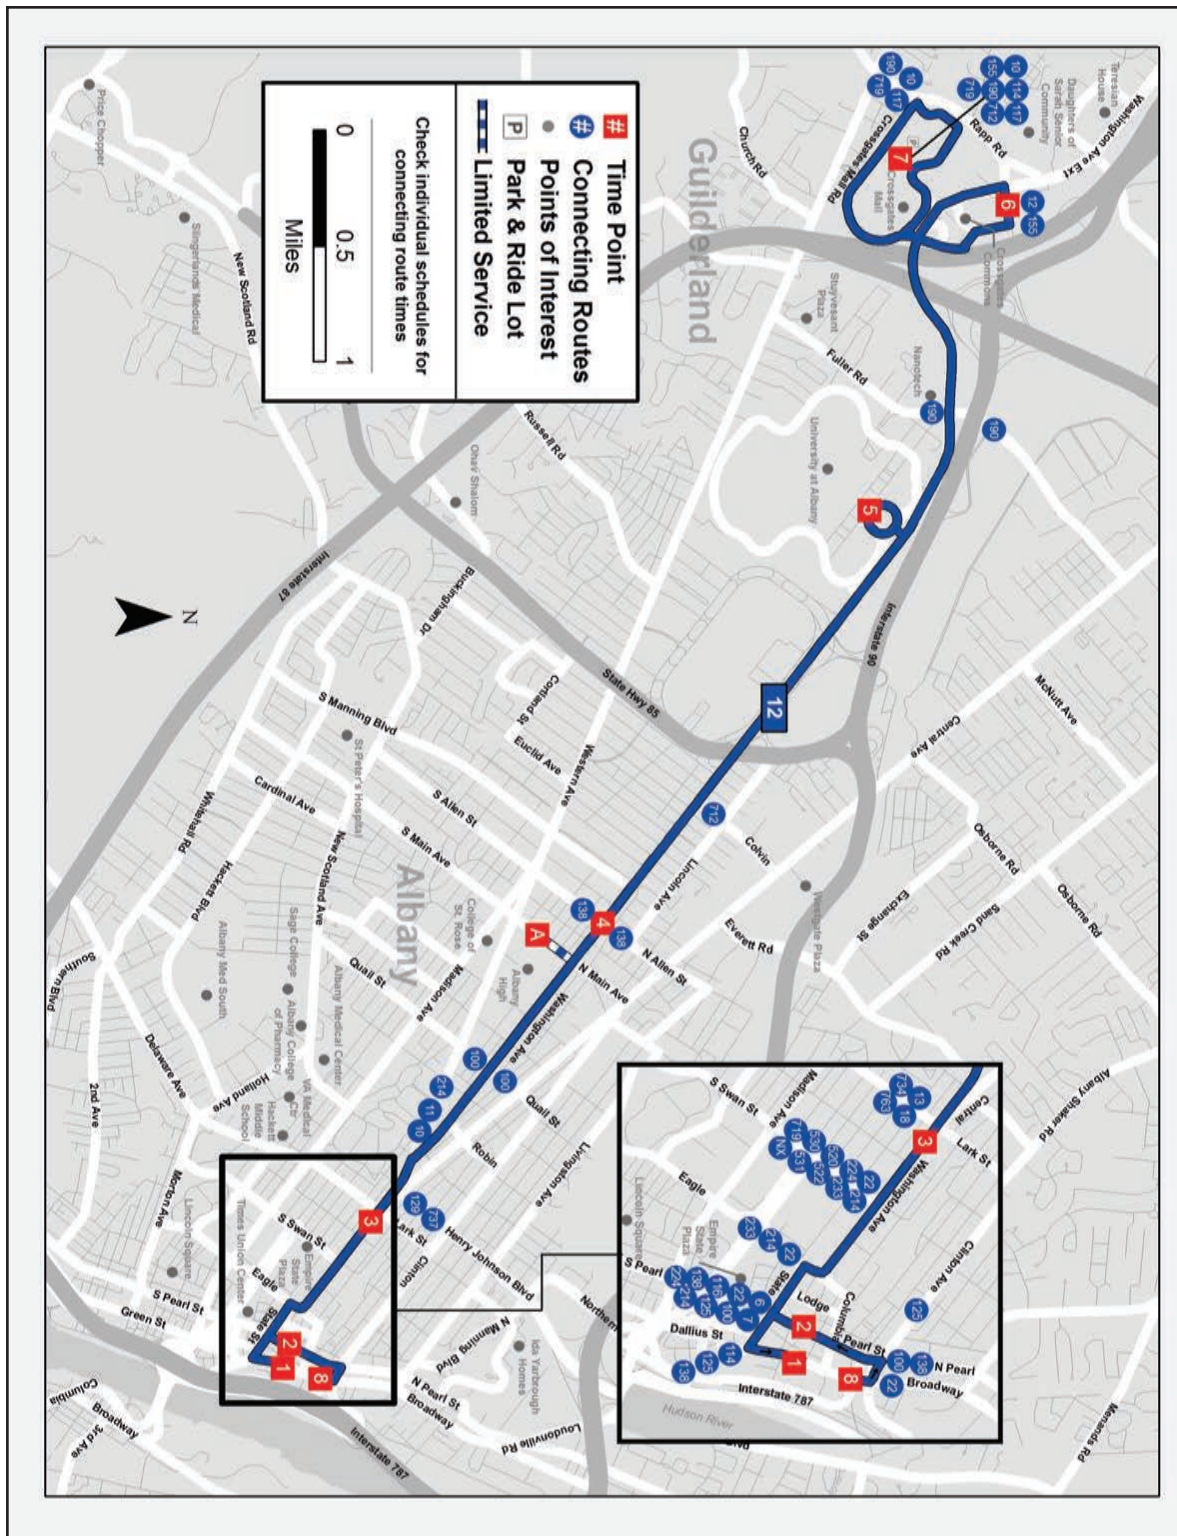

Frequent Rider Half Fare - $32.50 for unlimited rides for 31 consecutive days from the first day of use.

Children 46" and under ride free when accompanied by a fare paying adult.

Citizens age 65 and over, disabled individuals, Medicare card holder, and veterans are entitled to ride for half fare on CDTA's fixed route service. A valid Half Fare Navigator card is required when paying half fare on the bus.

CDTA's policy is to be fully compliant with Title VI of the 1964 Civil Right Act, which states that no one shall be excluded from participation in, denied the benefits of or discriminated against due to race, color, or national origin. Members of public may request information on this policy or file a Title VI complaint thru CDTA's website @ www.cdta.org or by calling 518-482-8822.

Washington Avenue

between Crossgates Mall, Crossgates Commons, UAlbany and Downtown Albany

EFFECTIVE FEB 5, 2017

Schedule