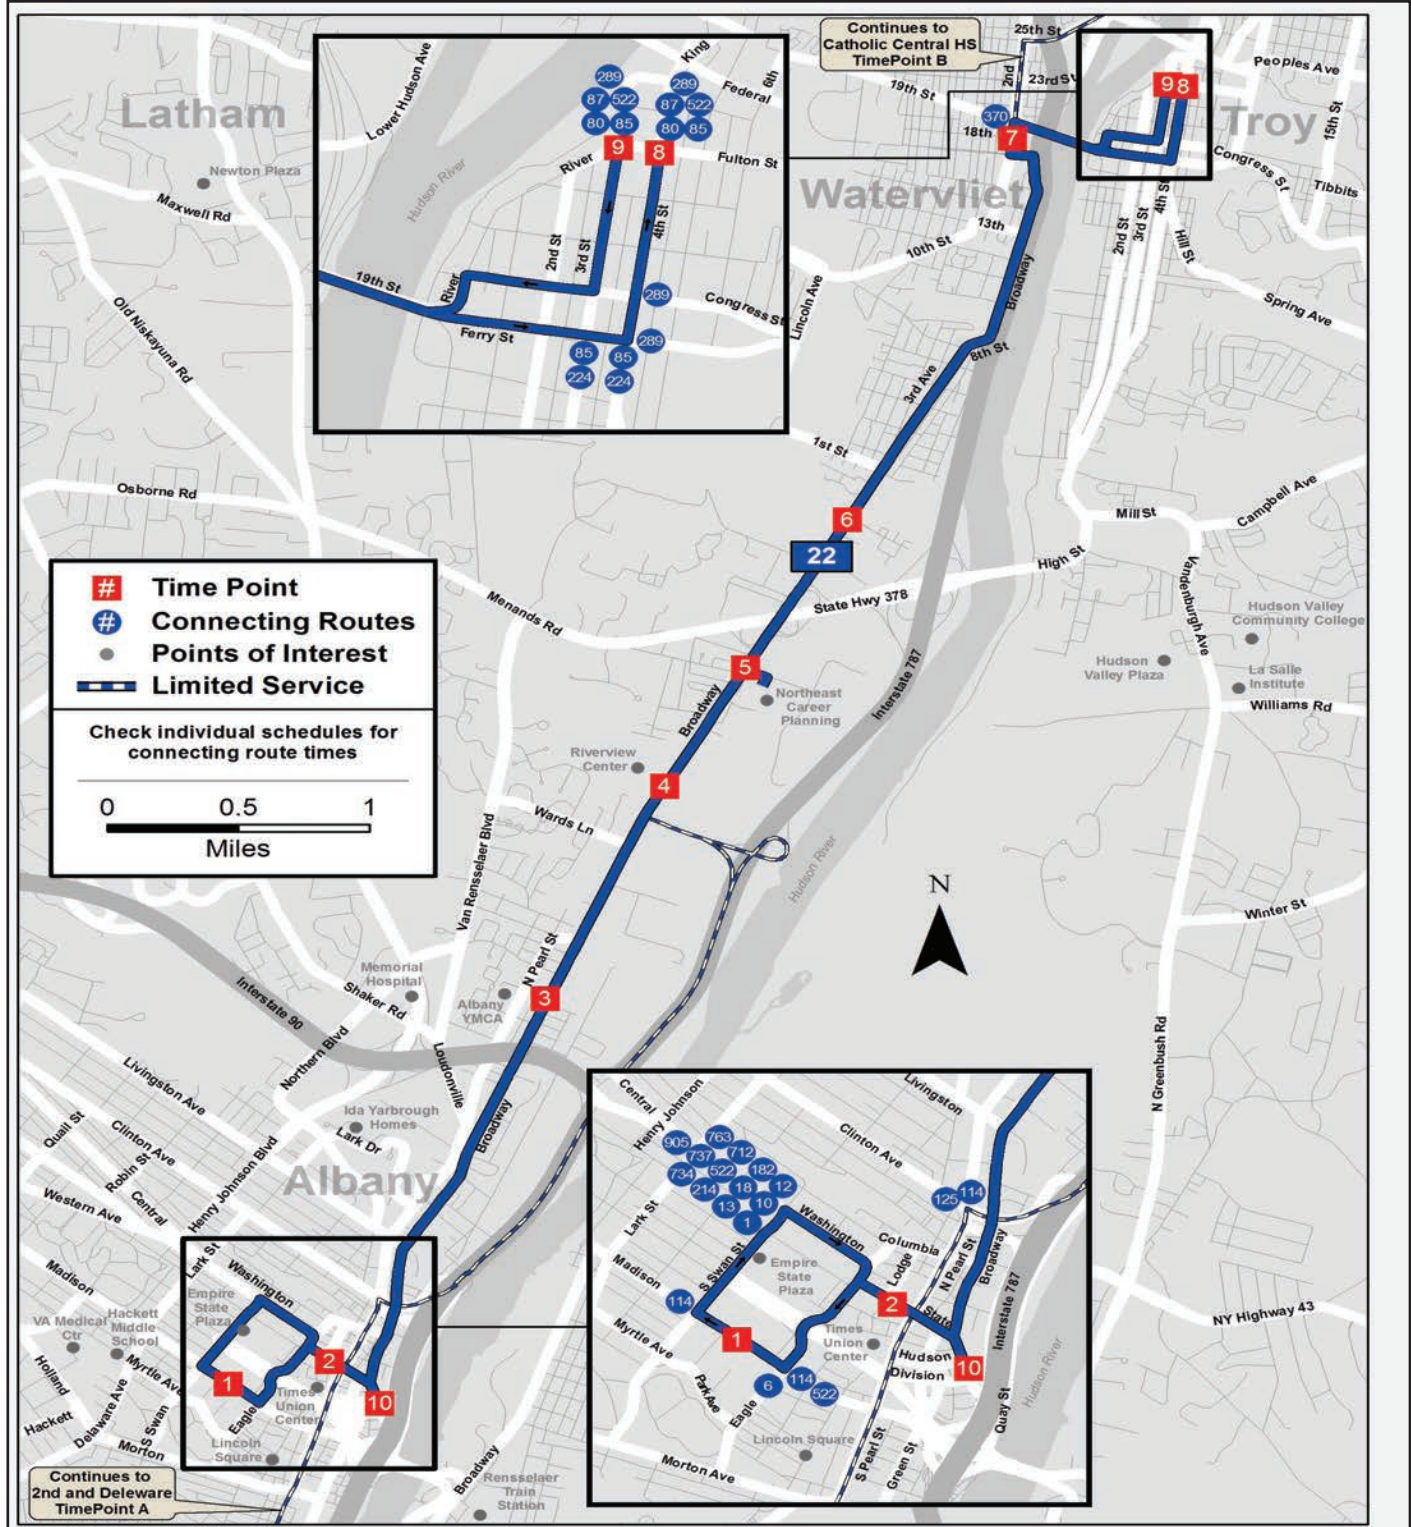

From Albany to Troy

1	2	3	4	6	7	10
Madison Ave & Empire State Plaza	South Pearl Station	Broadway & N. 3rd St	Broadway & Morgan Linen	587 Broadway (The Village One Apts)	2nd Ave & 18th St	4th St & Fulton St

From Troy to Albany

9	7	6	4	3	2	1
River St & Front St	2nd Ave & 18th St	590 Broadway (FedEx)	Broadway & Riverview Center	Broadway & N. 3rd St	South Pearl Station	Madison Ave & Empire State Plaza

Sunday & Major Holidays

Albany / Troy via Watervliet

between Empire State Plaza, Albany and Fulton & 4th, Troy

EFFECTIVE JAN 21, 2018

Schedule

From Albany to Troy

A 1 2 3 4 5 6 7 10 B

468 2nd Ave	Madison Ave & Empire State Plaza	South Pearl Station	Broadway & N. 3rd St	Broadway & Morgan Linen	Northeast Career Planning	587 Broadway (The Village One Apts)	2nd Ave & 18th St	4th St & Fulton St	Catholic Central High School
----------------	----------------------------------	---------------------	----------------------	-------------------------	---------------------------	-------------------------------------	-------------------	--------------------	------------------------------

From Albany to Troy

1 2 3 4 6 7 10

Madison Ave & Empire State Plaza	South Pearl Station	Broadway & N. 3rd St	Broadway & Morgan Linen	587 Broadway (The Village One Apts)	2nd Ave & 18th St	4th St & Fulton St
----------------------------------	---------------------	----------------------	-------------------------	-------------------------------------	-------------------	--------------------