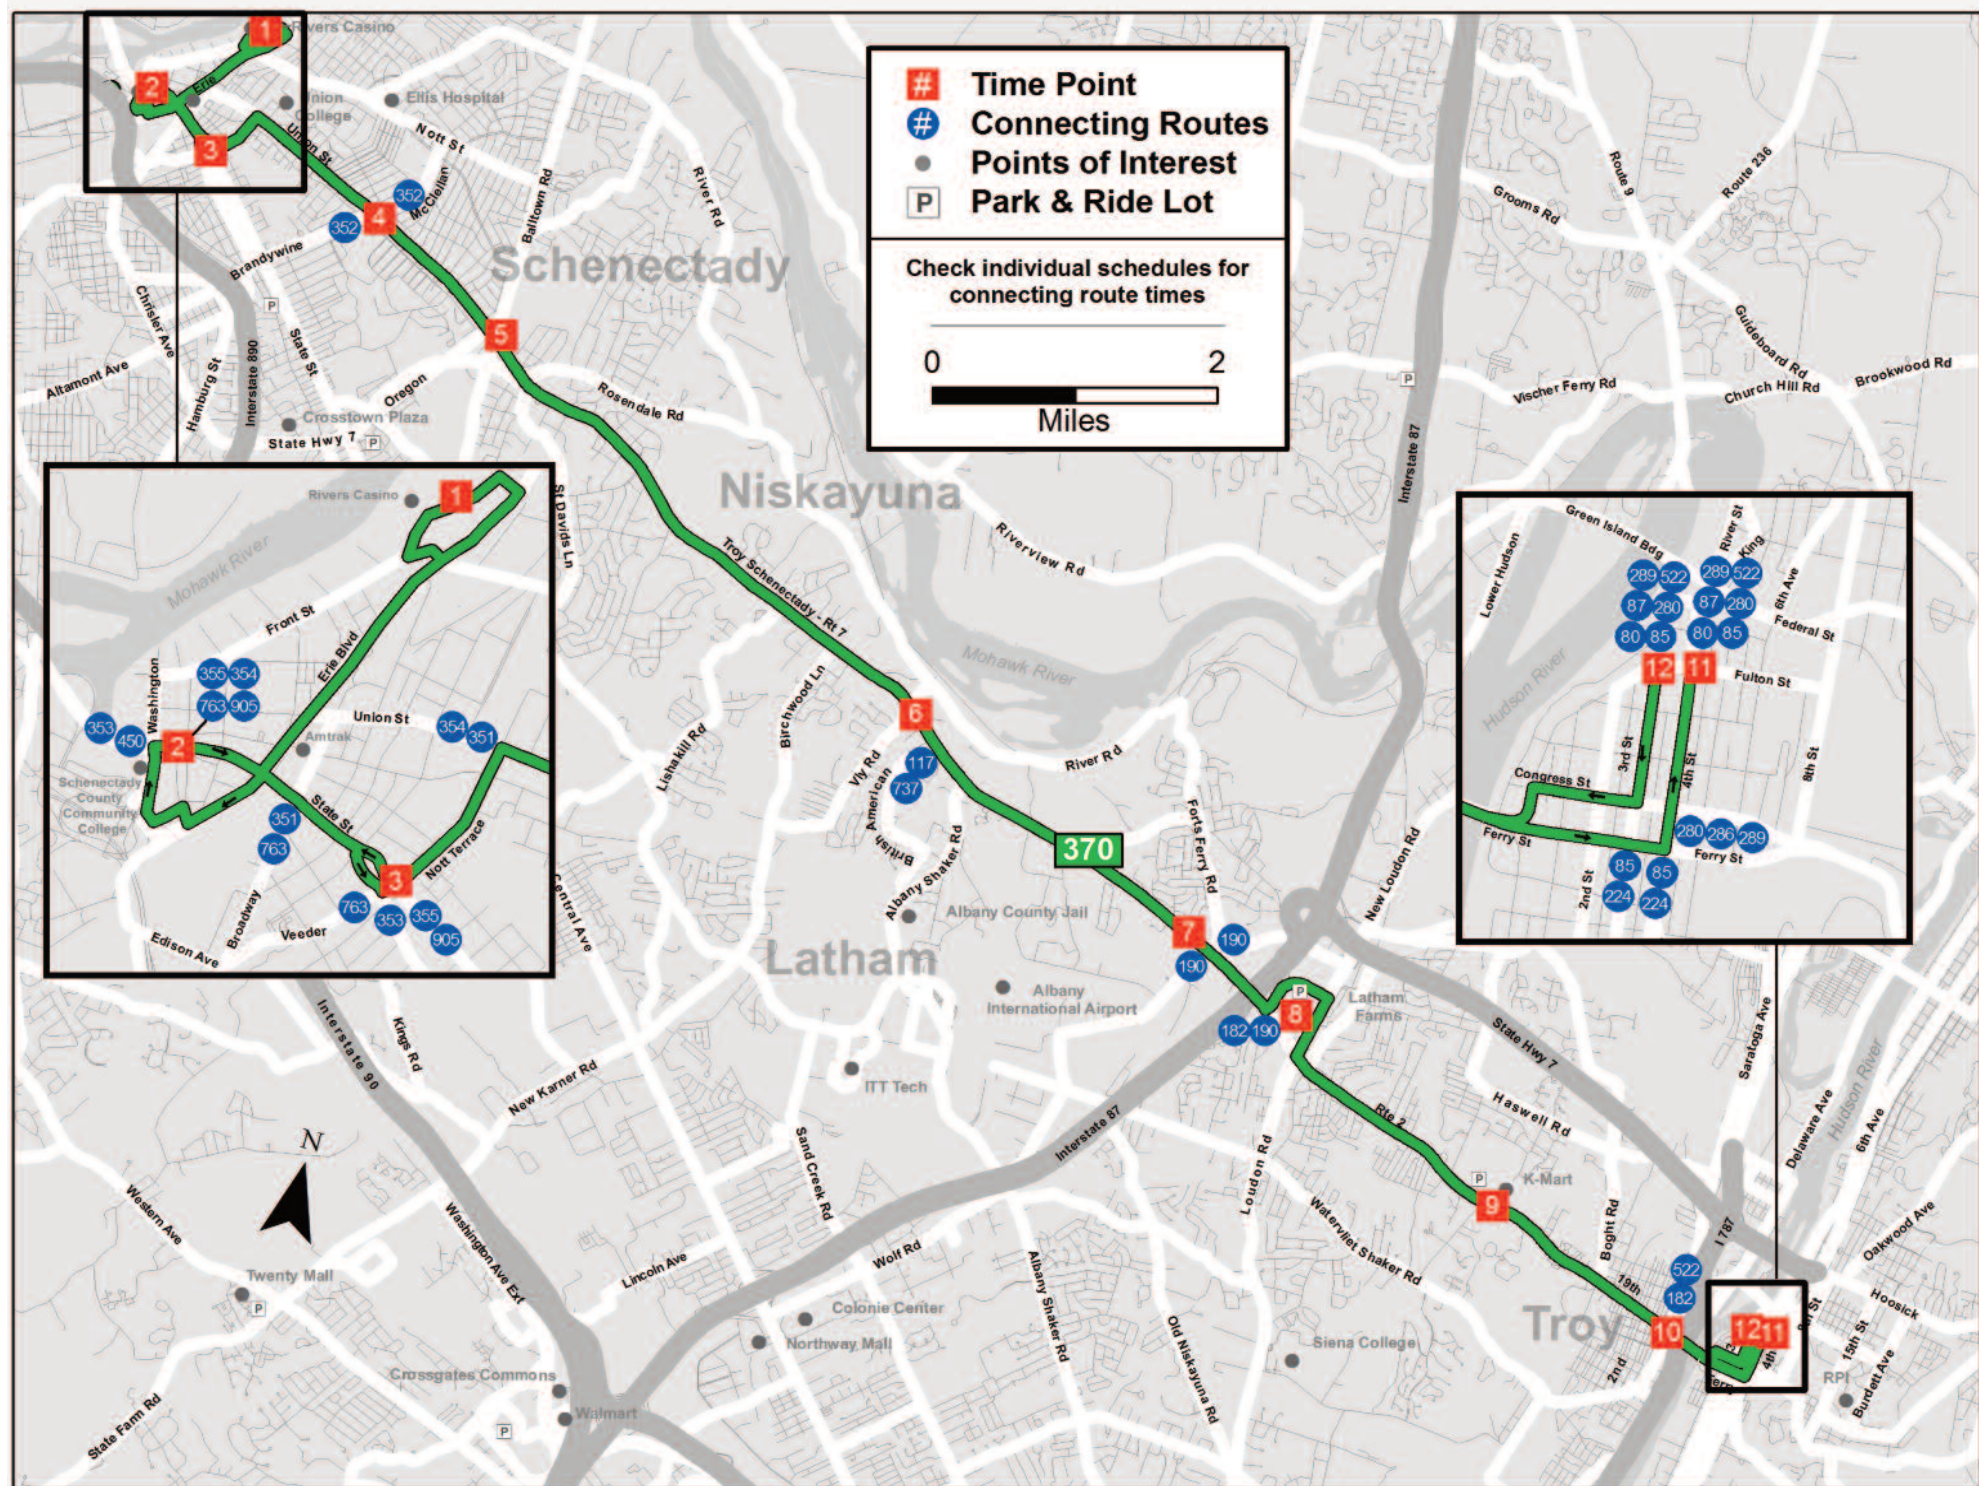

From Schenectady to Troy

1	2	3	4	5	6	7	8	9	10	11
Mohawk Harbor	Liberty Park Station	Nott Terr & State St	Union St & McClellan St	Union St & Oregon Ave	Route 7 & Vly Road	Rt 7 & Wade Rd	Latham Farms	19th & 2nd Watervliet	19th St & 3rd Ave	4th St & Fulton Ave

SUNDAY

909a	916a	921a	927a	931a	939a	945a	949a	955a	959a	1003a
954a	1001a	1006a	1012a	1016a	1024a	1030a	1034a	1040a	1044a	1048a
1039a	1046a	1051a	1057a	1101a	1109a	1115a	1119a	1125a	1129a	1133a
1124a	1131a	1136a	1142a	1146a	1154a	1200p	1204p	1210p	1214p	1218p
1209p	1216p	1221p	1227p	1231p	1239p	1245p	1249p	1255p	1259p	103p
1254p	101p	106p	112p	116p	124p	130p	134p	140p	144p	148p
139p	146p	151p	157p	201p	209p	215p	219p	225p	229p	233p
224p	231p	236p	242p	246p	254p	300p	304p	310p	314p	318p
309p	316p	321p	327p	331p	339p	345p	349p	355p	359p	403p
354p	401p	406p	412p	416p	424p	430p	434p	440p	444p	448p
439p	446p	451p	457p	501p	509p	515p	519p	525p	529p	533p
524p	531p	536p	542p	546p	554p	600p	604p	610p	614p	618p
609p	616p	621p	627p	631p	639p	645p	649p	655p	659p	703p
654p	701p	706p	712p	716p	724p	730p	734p	740pt	744p	748p
739p	746p	751p	757p	801p	809p	815p	819p	825p	829p	833p

From Troy to Schenectady

12	10	9	8	7	6	5	4	3	2	1
River St & Front St	19th & 2nd Watervliet	Rt 2 & Delatour	Latham Farms	Rt 7 & Wade Rd	1205 Rt 7 (Riverhill Center)	Union St & Balltown Rd	Union St & McClellan St	Veeder/Nott Terrace Station	Liberty Park Station	Mohawk Harbor

Troy/Schenectady

between Downtown Troy, Latham Farms, Downtown Schenectady and Rivers Casino

EFFECTIVE JAN 21, 2018

Schedule