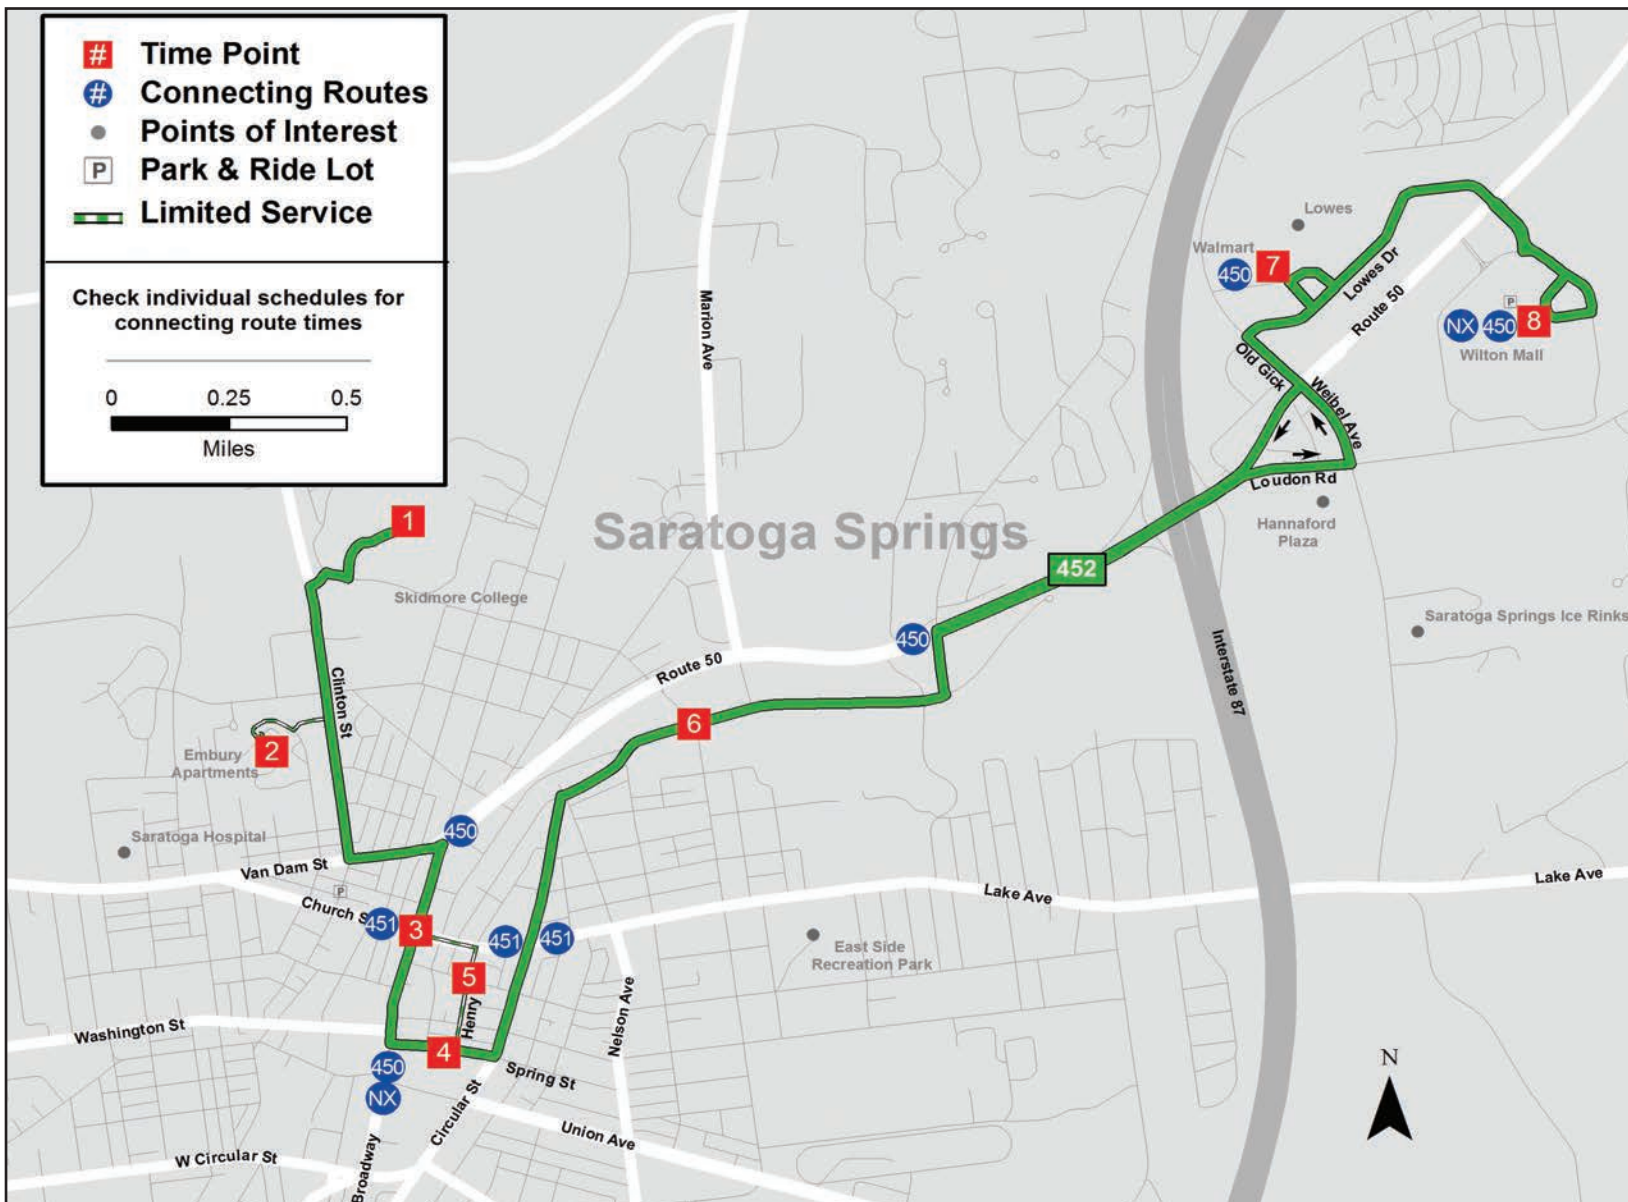

Skidmore College to Wilton Mall

1 2 3 4 6 7 8

Skidmore College Case Center	Embury Apts	Broadway & Church Ave	Spring St & Henry St	Excelsior Ave & East Ave	Walmart - Wilton	Wilton Mall Bon-Ton

Sunday & Major Holidays

819a	.....	826a	828a	832a	840a	843a
904a	907a	913a	916a	920a	929a	933a
949a	.....	956a	959a	1003a	1012a	1016a
1034a	1037a	1043a	1046a	1050a	1059a	1103a
1119a	.....	1126a	1129a	1133a	1142a	1146a
1204p	1207p	1213p	1216p	1220p	1229p	1233p
1249p	.....	1256p	1259p	103p	112p	116p
134p	137p	143p	146p	150p	159p	203p
219p	.....	226p	229p	233p	242p	246p
304p	307p	313p	316p	320p	329p	333p
349p	.....	356p	359p	403p	412p	416p
434p	437p	443p	446p	450p	459p	503p
519p	.....	526p	529p	533p	542p	546p

Wilton Mall to Skidmore College

8 7 6 4 3 2 1

Wilton Mall Bon-Ton	Walmart - Wilton	Excelsior Ave & East Ave	Spring St & Putnam St	Broadway & Lake Ave	Embury Apts	Skidmore College Case Center

Sunday & Major Holidays

900a	903a	911a	915a	919a	.....	925a
945a	948a	956a	1000a	1004a	.....	1010a
1030a	1033a	1041a	1045a	1049a	1054a	1057a
1115a	1118a	1126a	1130a	1134a	.....	1140a
1200p	1203p	1211p	1215p	1219p	1224p	1227p
1245p	1248p	1256p	100p	104p	.....	110p
130p	133p	141p	145p	149p	154p	157p
215p	218p	226p	230p	234p	.....	240p
300p	303p	311p	315p	319p	324p	327p
345p	348p	356p	400p	404p	.....	410p
430p	433p	441p	445p	449p	454p	457p
515p	518p	526p	530p	534p	.....	540p
600p	603p	610p	614p	617p	621p	624p

FARE INFORMATION

Fares (US coins and $1, $5 – dollar bills are accepted; fareboxes do not make change)

Cash Fares:

Base Fare -	$1.50
Base Half Fare -	$0.75
BusPlus Fare -	$2.00
BusPlus Half Fare -	$1.00

Navigator Smart Card and Mobile App Fares:

Pay As You Go Fare - $1.30 for each of the first three rides, while the fourth and up are free for the rest of the day.

Pay As You Go Half Fare - $0.65 for each of the first three rides, while the fourth and up are free for the rest of the day.

Frequent Rider - $65 for unlimited rides for 31 consecutive days from the first day of use.

Frequent Rider Half Fare - $32.50 for unlimited rides for 31 consecutive days from the first day of use.

Children 46" and under ride free when accompanied by a fare paying adult.

Citizens age 65 and over, disabled individuals, Medicare card holder, and veterans are entitled to ride for half fare on CDTA's fixed route service. A valid Half Fare *Navigator* card is required when paying half fare on the bus.

CDTA's policy is to be fully compliant with Title VI of the 1964 Civil Right Act, which states that no one shall be excluded from participation in, denied the benefits of or discriminated against due to race, color, or national origin. Members of public may request information on this policy or file a Title VI complaint thru CDTA's website @ www.cdta.org or by calling 518-482-8822.

Skidmore College/ Wilton Mall via Downtown Saratoga Wilton via Rt. 50

between Skidmore College, Downtown Saratoga, Wilton via Route 50

Schedule

EFFECTIVE MAY 27, 2018

www.cdta.org

518-482-8822